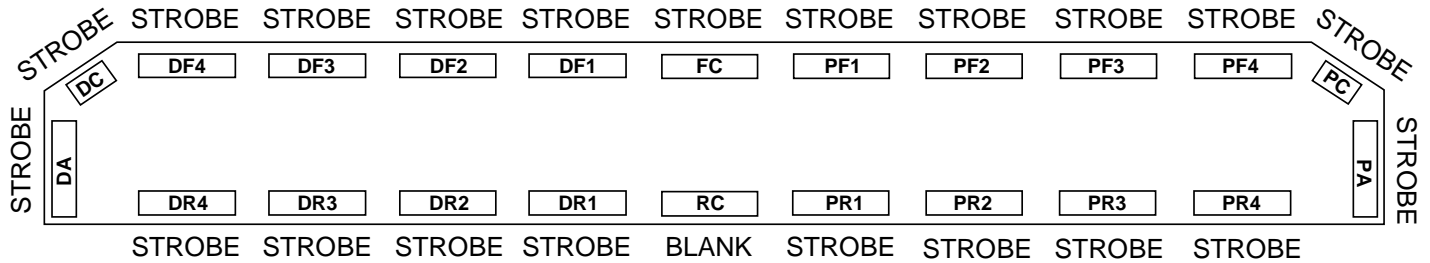

**NEOBE LIGHTING**  
THE LOOK OF NEON  
WITH THE POWER OF STROBE

**930N-8009**

**HELIOBE™ LIGHTBAR**

LIGHTBAR OPTIONS

- Alley Lights
- Takedown Light in FC - removes standard strobe
- Rear Work or Rear Flasher in RC
- Split Rear Work or Rear Flasher in DR1 & PR1
- 890-HP Upgrade
- 930-Photo Photocell

**10 YEAR WARRANTY!**

This product is covered by TOMAR's standard warranty except the warranty period is extended to 10 years for the power supply.

2100 WEST OBISPO AVE.  
GILBERT, AZ 85233

PHONE: 800-338-3133  
FAX: 800-688-6627