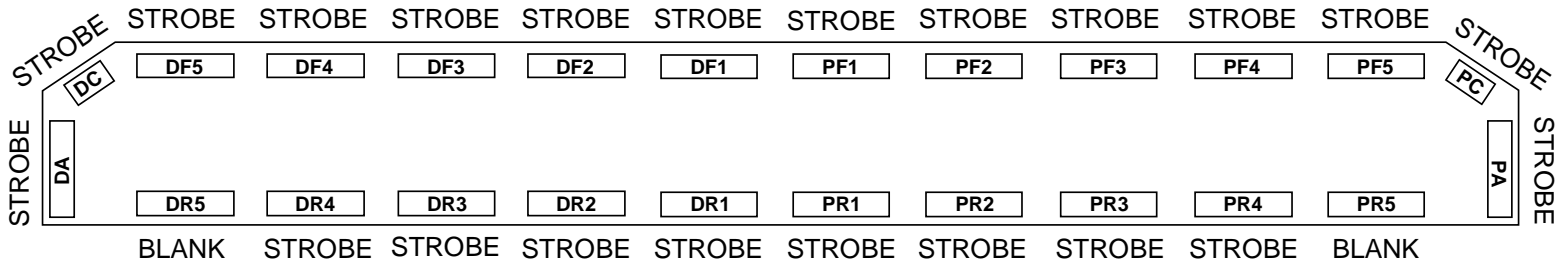

NEOBE LIGHTING
THE LOOK OF NEON
WITH THE POWER OF STROBE

930N-8810-0039

HELIOBE™ LIGHTBAR

LIGHTBAR OPTIONS

- Alley Lights
- Split Takedown or Split Front Flasher in DF1 & PF1 or DF2 & PF2
- Rear Work or Rear Flasher in DR5
- Rear Work or Rear Flasher in PR5
- 890-HP Upgrade