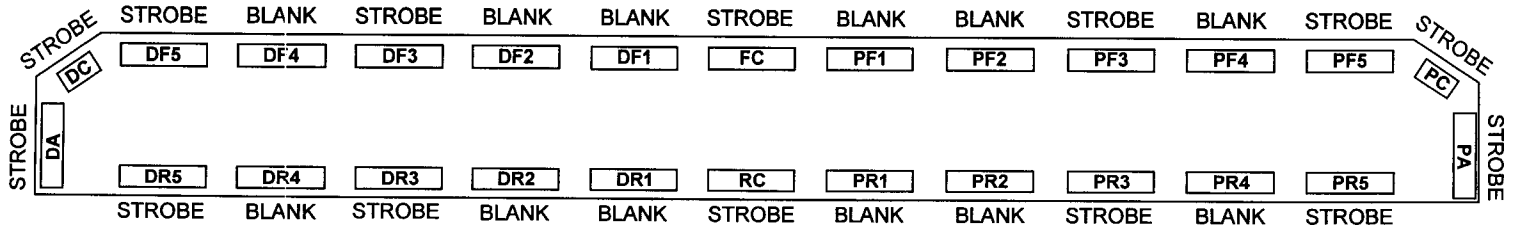

NEOBE LIGHTING
THE LOOK OF NEON
WITH THE POWER OF STROBE

930N-9611-0046

HELIOBE™ LIGHTBAR

LIGHTBAR OPTIONS

- Dual Front Flasher in DF4 & PF4
- Dual Rear Flasher in DR4 & PR4
- Add Dual Mode Steadyburn / Flasher to Dual Front Flasher in DF4 & PF4
- Add Dual Mode Steadyburn / Flasher to Dual Rear Flasher in DR4 & PR4
- 890-HP Upgrade

Revision: 03-03-2003

10 YEAR WARRANTY!

This product is covered by TOMAR's standard warranty except the warranty period is extended to 10 years for the power supply.

2100 WEST OBISPO AVE.
 GILBERT, AZ 85233