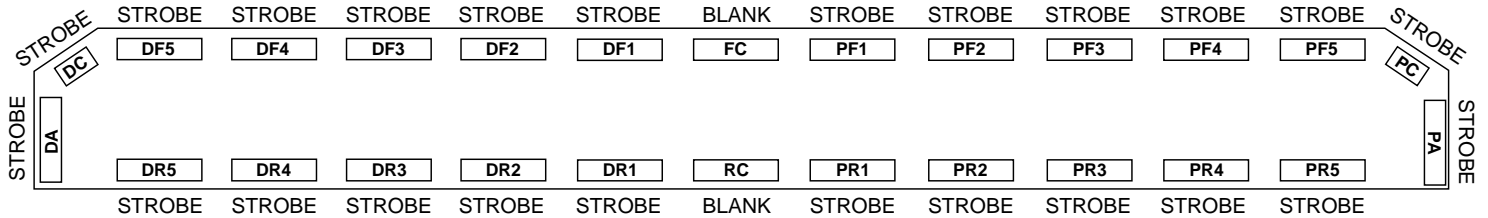

NEOBE LIGHTING
THE LOOK OF NEON
WITH THE POWER OF STROBE

930N-9611

HELIOBE™ LIGHTBAR

LIGHTBAR OPTIONS

- Takedown Lights
- Rear Work Light
- Alley Lights

10 YEAR WARRANTY!

This product is covered by TOMAR's standard warranty except the warranty period is extended to 10 years for the power supply.