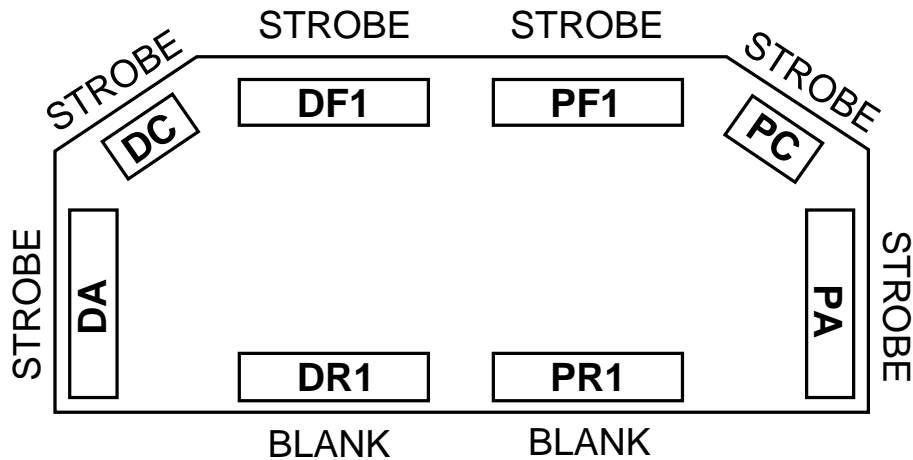

NEOBE LIGHTING
THE LOOK OF NEON
WITH THE POWER OF STROBE

930N1-2402

HELIOBE™ LIGHTBAR

LIGHTBAR OPTIONS

- Alley Lights or Flashing Alley Halogen
- Split Takedown or Split Takedown Flasher in DF1/PF1 Only
- 930F-PRE Preemption Emitter

* A pair of 930N1-2402 Lightbars may be used in the Pumper System-3 NFPA-1901 Certified System. For this use, the 930N1-2402 Lightbars are to be configured with CLEAR DC & PC strobe lamps, and AMBER alley flashing halogens. All other lamps may be specified as Red, Blue or Red/Blue split lens. Amber may be used in the alley positions only.