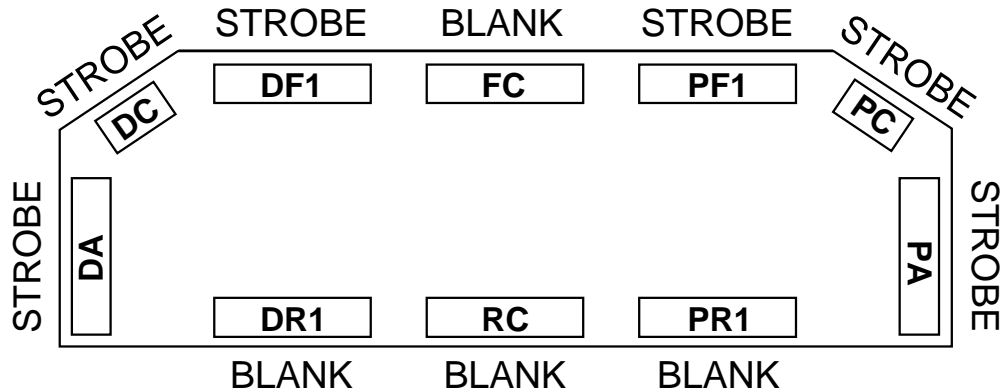

NEOBE LIGHTING
THE LOOK OF NEON
WITH THE POWER OF STROBE

930N1-3203

HELIOBE™ LIGHTBAR

LIGHTBAR OPTIONS

- Alley Lights or Alley Flasher
- Rear Work Light in RC
- Magnetic Mount

LIGHTBAR OPTIONS - ONLY ONE ALLOWABLE in FC

- Takedown Light
- Front Flasher
- /930-PRE2-1C - Single Head Preemption Emitter (Coded PRE Optional)

* A pair of 930N1-3203 Lightbars may be used in the Pumper System-3 NFPA-1901 Certified System. For this use, the 930N1-3203 Lightbars are to be configured with CLEAR FC Flasher or CLEAR PRE2-1C Emitter, and AMBER Alley Flashing Halogens. All other lamps may be specified as Red, Blue or Red/Blue split lens. Amber may be used in the Alley or RC positions only.