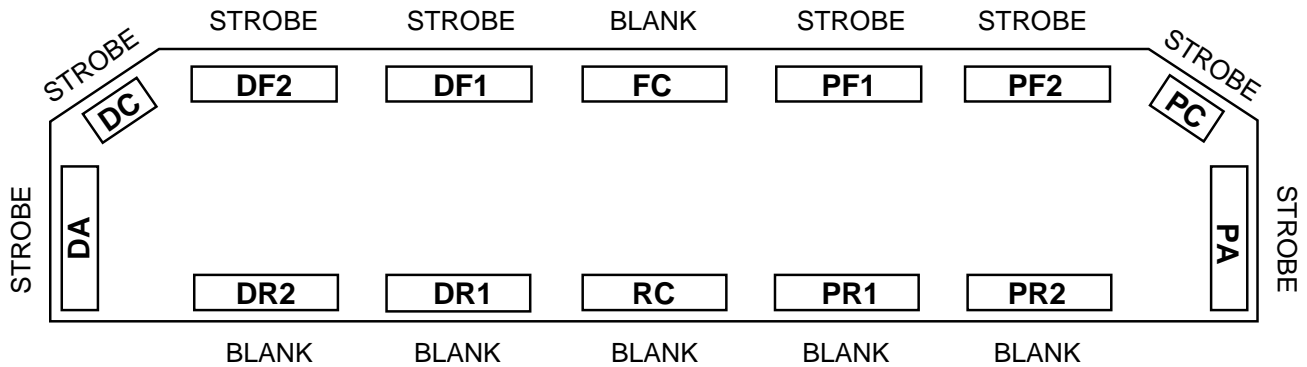

NEOBE LIGHTING
THE LOOK OF NEON
WITH THE POWER OF STROBE

930N1-4805-0037

HELIOBE™ LIGHTBAR

LIGHTBAR OPTIONS

- Alley Lights or Alley Flasher
- Takedown Lights or Front Flasher in FC or Split HS in DF1 & PF1 only
- Combine Alley & Takedown options for single wire activation
- Preemption
- 890-HP Upgrade

LIGHTBAR OPTIONS - ONLY ONE ALLOWABLE

- PRE2-1C in FC - Preemption Emitter
- 930-SS-R/B AUX FC Lamp - Dual Strobe in FC
- CA Steadyburn Red - HS in DF1

10 YEAR WARRANTY!

This product is covered by TOMAR's standard warranty except the warranty period is extended to 10 years for the power supply.