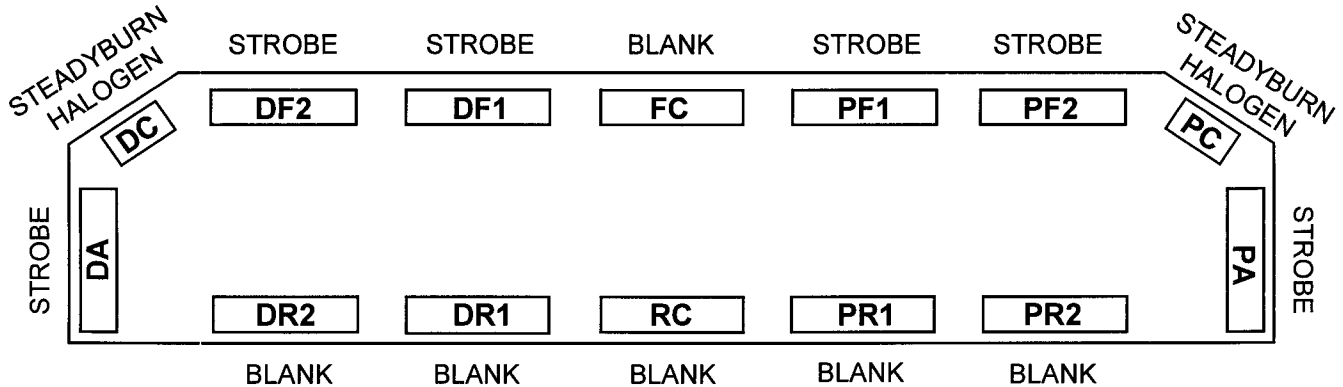

**NEOBE LIGHTING**  
THE LOOK OF NEON  
WITH THE POWER OF STROBE

**930N1-4805**

**HELIOBE™ LIGHTBAR**

LIGHTBAR OPTIONS

- Alley Lights
- Corner Flashing Halogens in DC & PC
- 930-PRE Preemption Emitter
- 890-HP Upgrade

LIGHTBAR OPTIONS - ONLY ONE ALLOWABLE in FC

- Takedown Light or Front Flasher
- 930-SS Dual Strobe
- /930-PRE2-1C - Single Head Preemption Emitter (Coded PRE Optional)

Revision: 11-08-2002

**10 YEAR WARRANTY!**