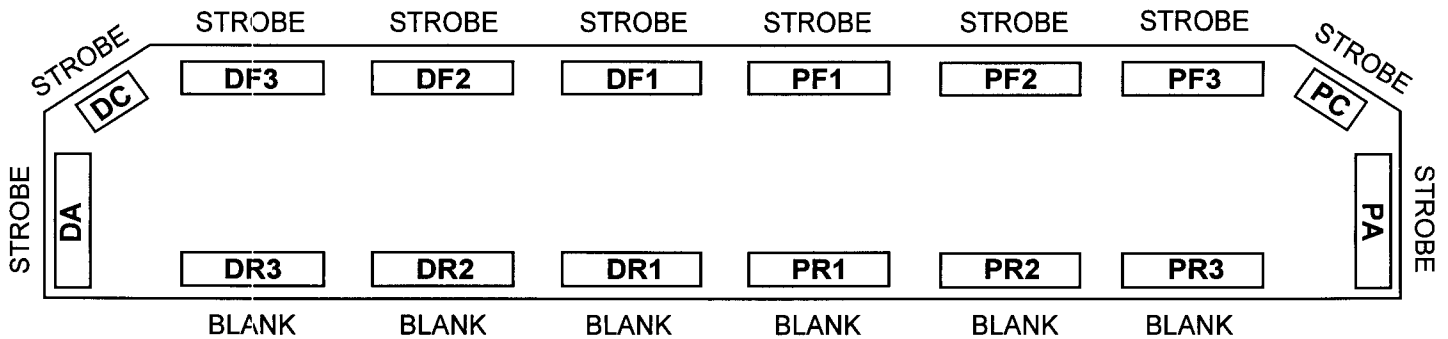

**NEOBE LIGHTING**  
THE LOOK OF NEON  
WITH THE POWER OF STROBE

**930N1-5606**

**HELIOBE™ LIGHTBAR**

LIGHTBAR OPTIONS

- Alley Lights or Alley Flashers
- Split Takedown Light or Split Front Flasher in DF1 & PF1
- Auxiliary 2-Rear Strobes in DR3 & PR3 (See Flash Pattern)
- 890-HP Upgrade

LIGHTBAR OPTIONS - ONLY ONE ALLOWABLE

- 930-PRE Preemption Emitter
- 930-PRE2-1C - Single Head Preemption Emitter in DF1 or PF1  
(Replaces an existing Strobe)

REVISION: 12-13-2002

**10 YEAR WARRANTY!**

This product is covered by TOMAR's standard warranty except the warranty period is extended to 10 years for the power supply.