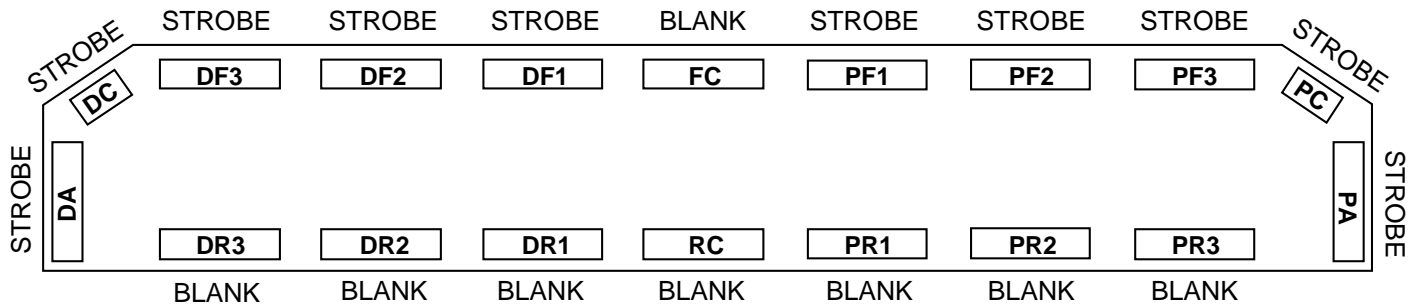

NEOBE LIGHTING
THE LOOK OF NEON
WITH THE POWER OF STROBE

930N1-6407-0092

HELIOBE™ LIGHTBAR

LIGHTBAR OPTIONS

- Alley Lights or Alley Flasher
- 930-PRE Preemption Emitter

LIGHTBAR OPTIONS - ONLY ONE ALLOWABLE in FC

- Takedown Light
- Front Flasher
- /930-PRE2-1C - Single Head Preemption Emitter (Coded PRE Optional)

* The 930N1-6407-0092 Lightbar may be used in the Pumper System-3 NFPA-1901 Certified System. For this use, the 930N1-6407-0092 Lightbar is to be configured with CLEAR FC Flasher or CLEAR PRE2-1C Emitter, and AMBER Alley Flashing Halogens. All other lamps may be specified as Red, Blue or Red/Blue split lens. Amber may be used in the Alley positions only.