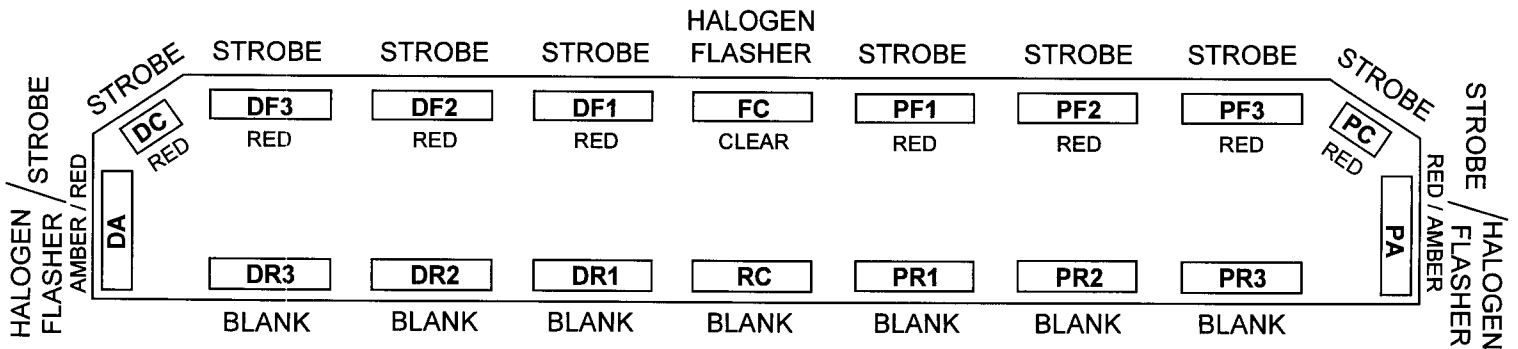

NEOBE LIGHTING
THE LOOK OF NEON
WITH THE POWER OF STROBE

930N1-6407-PS03

HELIOBE™ LIGHTBAR

LIGHTBAR OPTIONS

- 930-PRE Preemption Emitter
- 930-PRE2-1C - Clear Single Head Preemption Emitter (Coded PRE Optional) in FC, replacing the Clear Halogen Flasher
- 890HP Upgrade

* The 930N1-6407-PS03 lightbar can be used in a Tomar Pumper System-3 NFPA Certified System.

The only changes in lamp colors allowable are as follows:

- Red lamps may be changed to Blue
- DA & PA may be solid Amber