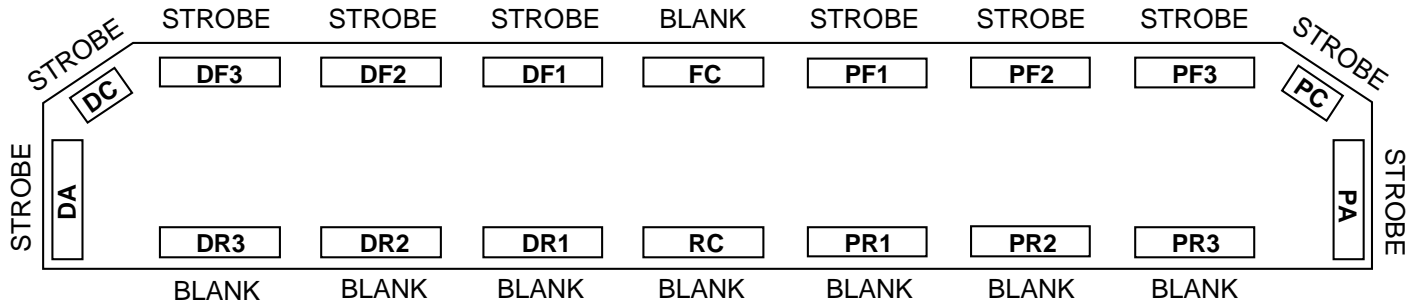

NEOBE LIGHTING
THE LOOK OF NEON
WITH THE POWER OF STROBE

930N1-6407

HELIOBE™ LIGHTBAR

LIGHTBAR OPTIONS

- Alley Lights
- 890-HP Upgrade

LIGHTBAR OPTIONS - ONLY ONE ALLOWABLE in FC location

- Takedown Light in FC or Split Takedown in DF1 & PF1
- Front Flasher in FC or Split Front Flasher in DF1 & PF1
- /930-PRE2-1C - Single Head Preemption Emitter (Coded PRE Optional)