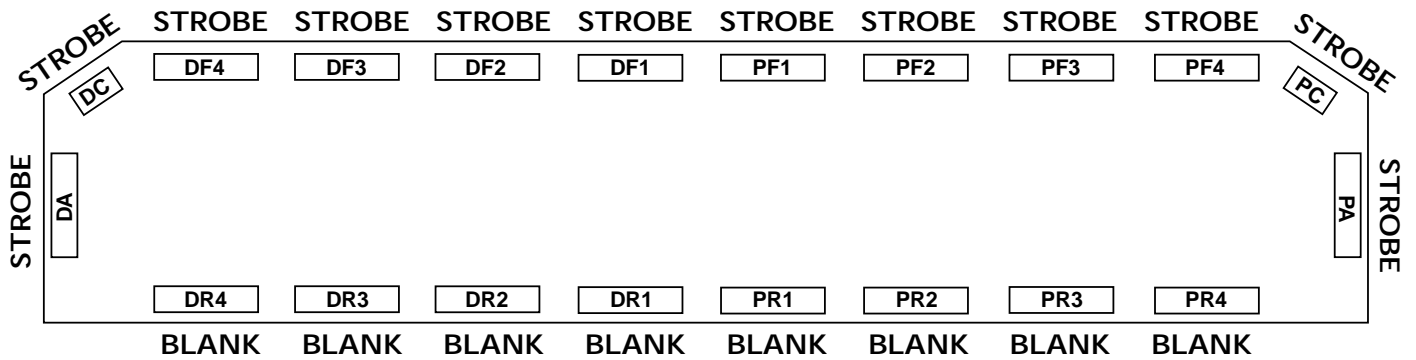

NEOBE LIGHTING
THE LOOK OF NEON
WITH THE POWER OF STROBE

930N1-7208-0057

HELIOBE™ LIGHTBAR

LIGHTBAR OPTIONS

Alley Lights

Split Takedown Lights in Positions DF1 and PF1 Only

/930-PRE

10 YEAR WARRANTY!

This product is covered by TOMAR's standard warranty except the warranty period is extended to 10 years for the power supply.

2100 WEST OBISPO
GILBERT, AZ. 85233

PHONE: 800-338-3133
FAX: 800-688-6627