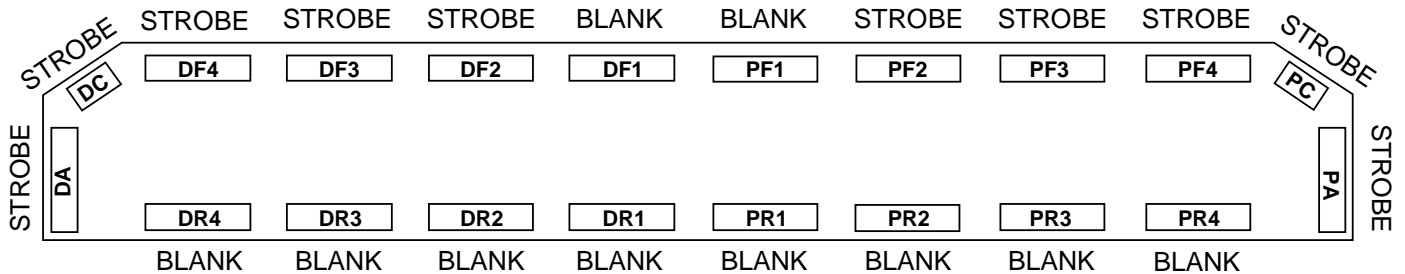

NEOBE LIGHTING
THE LOOK OF NEON
WITH THE POWER OF STROBE

930N1-7208-0063

HELIOBE™ LIGHTBAR

LIGHTBAR OPTIONS

- Alley Lights or Alley Flasher
- Takedown Light or Front Flasher in DF1
- Takedown Light or Front Flasher in PF1
- /930-PRE2-1C - Single Head Preemption Emitter in DF1 or PF1

* The 930N1-7208-0063 Lightbar may be used in the Pumper System-3 NFPA-1901 Certified System. For NFPA use, the 930N1-7208-0063 Lightbar is to be specified with CLEAR DF2 & PF2 Strobes, and AMBER Alley Flashing Halogens. All other lamps may be specified as Red, Blue or Red/Blue split lens. Amber may be used in the Alley positions only. Clear Lens may be used on optional Takedown, Front Flasher or PRE2-1C. Clear Front Flashers or Clear PRE2-1C Emitter are to be disabled in the "Blocking the Right of Way" mode.