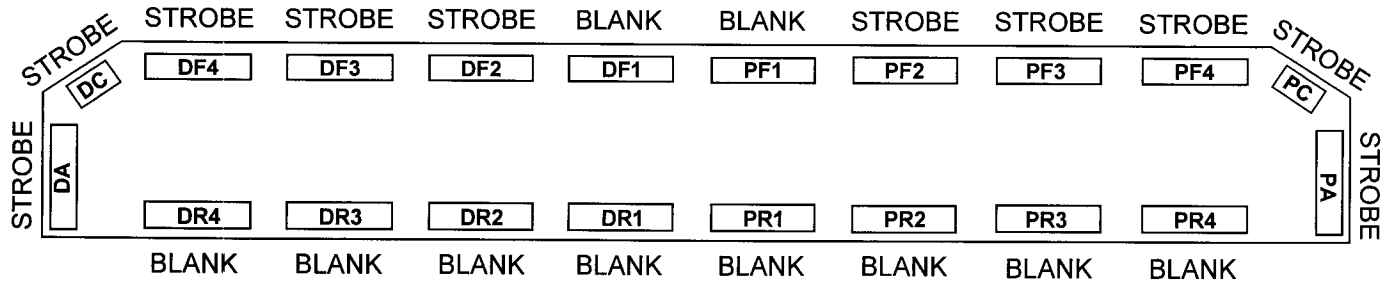

**NEOBE LIGHTING**  
**THE LOOK OF NEON**  
**WITH THE POWER OF STROBE**

**930N1-7208**

**HELIOBE™ LIGHTBAR**

LIGHTBAR OPTIONS

- Alley Lights
- Takedown Light or Front Flasher in DF1 and or PF1
- 890-HP Upgrade

LIGHTBAR OPTIONS - ONLY ONE ALLOWABLE

- Rear Work Light or Rear Flasher in DR1 and or PR1
- 930-PRE2-1C - Single Head Preemption Emitter in DF1 or PF1 (Coded PRE Optional)

**10 YEAR WARRANTY!**

This product is covered by TOMAR's standard warranty except the warranty period is extended to 10 years for the power supply.