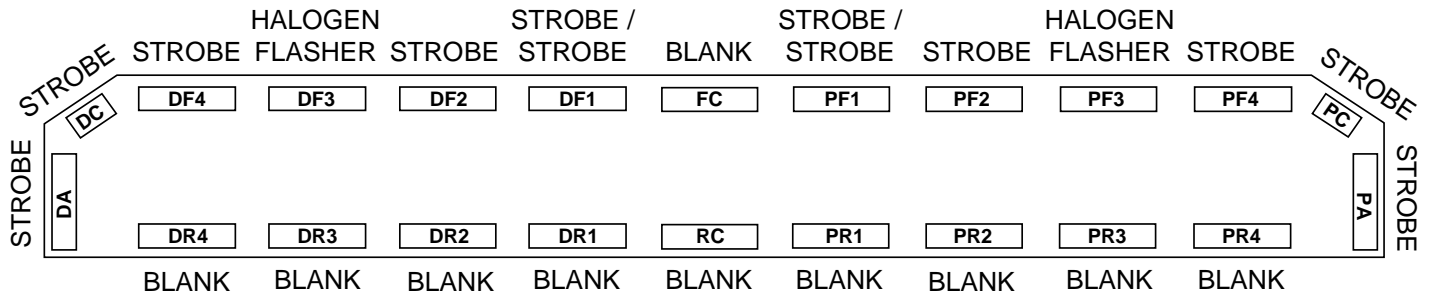

NEOBE LIGHTING
THE LOOK OF NEON
WITH THE POWER OF STROBE

930N1-8009-0044

HELIOBE™ LIGHTBAR

LIGHTBAR OPTIONS

- Alley Lights
- 930-PRE Preemption Emitter
- 890-HP Upgrade

LIGHTBAR OPTIONS - ONLY ONE ALLOWABLE in FC

- Takedown Light or Front Flasher
- /930-PRE2-1C - Single Head Preemption Emitter (Coded PRE Optional)

10 YEAR WARRANTY!

This product is covered by TOMAR's standard warranty except the warranty period is extended to 10 years for the power supply.