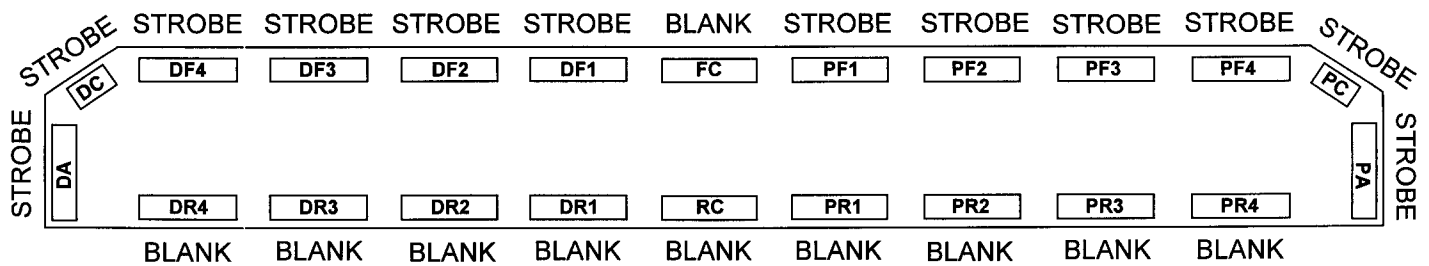

**NEOBE LIGHTING**  
THE LOOK OF NEON  
WITH THE POWER OF STROBE

**930N1-8009-0105**

**HELIOBE™ LIGHTBAR**

LIGHTBAR OPTIONS

- Alley Lights or Alley Flasher
- 930-PRE Preemption Emitter
- 890-HP Upgrade
- 930AUX-782 Strobes in DR4 & PR4

LIGHTBAR OPTIONS - ONLY ONE ALLOWABLE in FC

- Takedown Light or Front Flasher
- /930-PRE2-1C - Single Head Preemption Emitter (Coded PRE Optional)

\* This lightbar can be used as part of the Pumper System-3 NFPA 1901 Certified System. For NFPA package use, order as follows:  
Specify DC, DF4, PF4 & PC as CLEAR lens. DA & PA as AMBER Alley Halogen Flashers. DA & PA strobes may be AMBER and the remaining strobes may be RED or BLUE.  
Any FC option should be operated according to NFPA modes dependent on the lens color selected.