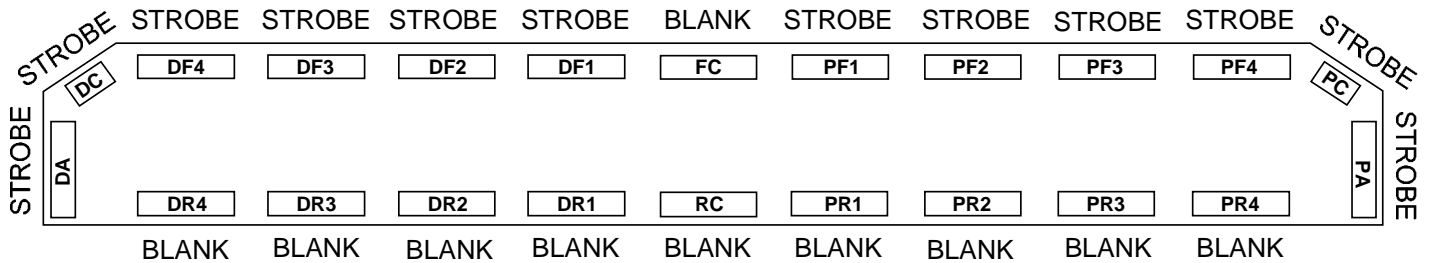

NEOBE LIGHTING
THE LOOK OF NEON
WITH THE POWER OF STROBE

930N1-8009

HELIOBE™ LIGHTBAR

LIGHTBAR OPTIONS

- Alley Lights or Alley Flasher
- 930-PRE Preemption Emitter
- 890-HP Upgrade
- 930AUX-782 Strobes in DR4 & PR4

LIGHTBAR OPTIONS - ONLY ONE ALLOWABLE in FC

- Takedown Light or Front Flasher
- /930-PRE2-1C - Single Head Preemption Emitter (Coded PRE Optional)

* This lightbar can be used as part of the Pumper System-3 NFPA 1901 Certified System. For NFPA package use, order as follows:
Specify DF1 & PF1 as CLEAR lens. DA & PA as AMBER Alley Halogen Flashers. The strobes in DA, PA, DR4 & PR4 may be RED, BLUE or AMBER. The remaining strobes may be RED or BLUE.
Any FC option should be operated according to NFPA modes dependent on the lens color selected.