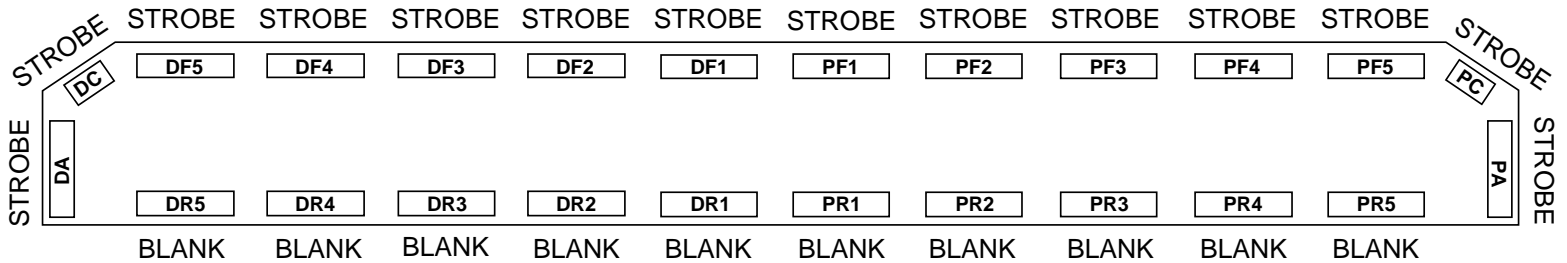

NEOBE LIGHTING
THE LOOK OF NEON
WITH THE POWER OF STROBE

930N1-8810

HELIOBE™ LIGHTBAR

LIGHTBAR OPTIONS

- Alley Lights
- Split Takedown or Split Front Flasher in DF1 & PF1
- 890-HP Upgrade

10 YEAR WARRANTY!

This product is covered by TOMAR's standard warranty except the warranty period is extended to 10 years for the power supply.

2100 WEST OBISPO AVE.
GILBERT, AZ 85233

PHONE: 800-338-3133
FAX: 800-688-6627