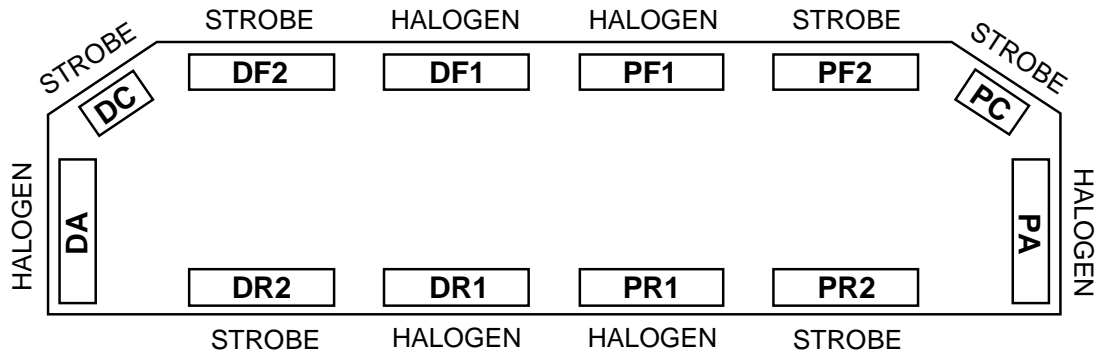

NEOBE LIGHTING
THE LOOK OF NEON
WITH THE POWER OF STROBE

930NH-4004

HELIOBE™ LIGHTBAR
WITH
SYNCHRONIZED
NEOBE AND HALOGEN LAMPS

LIGHTBAR OPTIONS

- Alley Lights
- Split Takedown Lights in DF1R & PF1L
- Split Rear Work Lights in DR1R & PR1L
- 890HP Halogen Upgrade to 37.5W