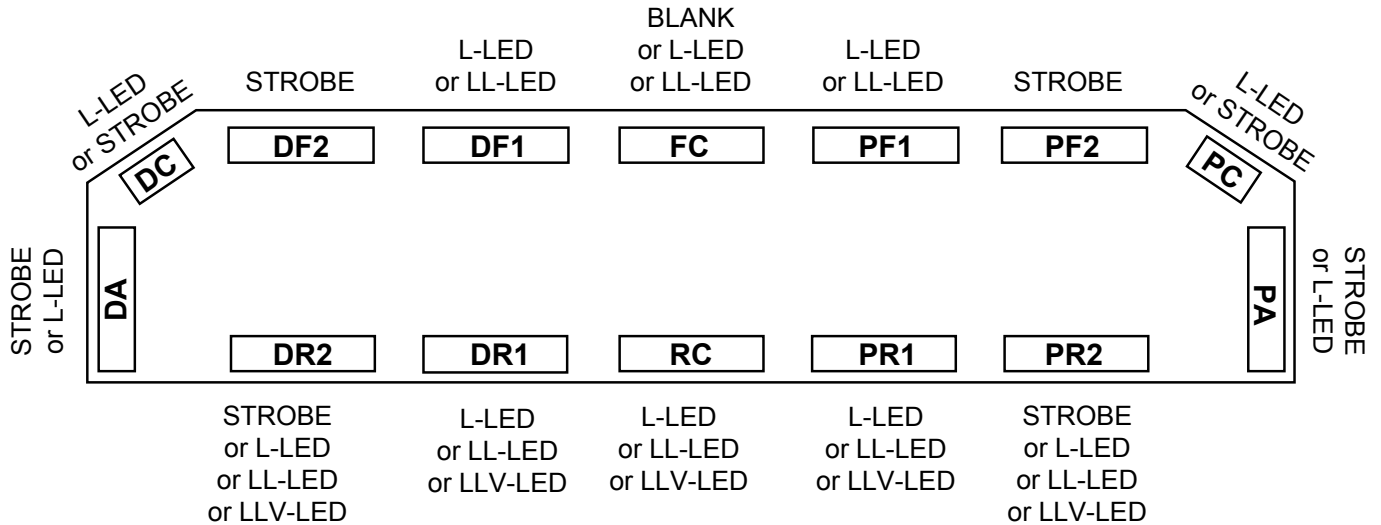

NEOBE LIGHTING  
THE LOOK OF NEON  
WITH THE POWER OF STROBE

930NL-4805

HELIOBE™ LIGHTBAR  
WITH  
NEOBE AND LED LAMPS

L-LED - Single Element LED Warning Lamps  
LL-LED - Dual Side-by-Side Element LED Warning Lamps  
HL - Side-by-Side LED and Halogen Lamp (for Takedown)  
LLV-LED - Dual Top-Bottom Element LED Warning Lamps

LIGHTBAR OPTIONS

- Alley Lights - Rect-37HL or Rect-37HS in DA & PA
- Strobe DC & PC - [with (DA & PA) or (DR2 & PR2) as LED]

FC Position - Select One Only

- 930-PRE2-1C - Single Head Strobe Preemption Emitter (Coded PRE Optional) in FC
  - L-LED or LL-LED
- or
- Halogen Lamp for Takedown in FC
  - Halogen Lamp with Dual Mode Flasher / Steadyburn

Revision: 04-17-2008

**5 YEAR WARRANTY!**

This product is covered by TOMAR's standard warranty except the warranty period is extended to 5 years.

2100 WEST OBISPO AVE.  
GILBERT, AZ 85233

PHONE: 800-338-3133  
FAX: 800-688-6627