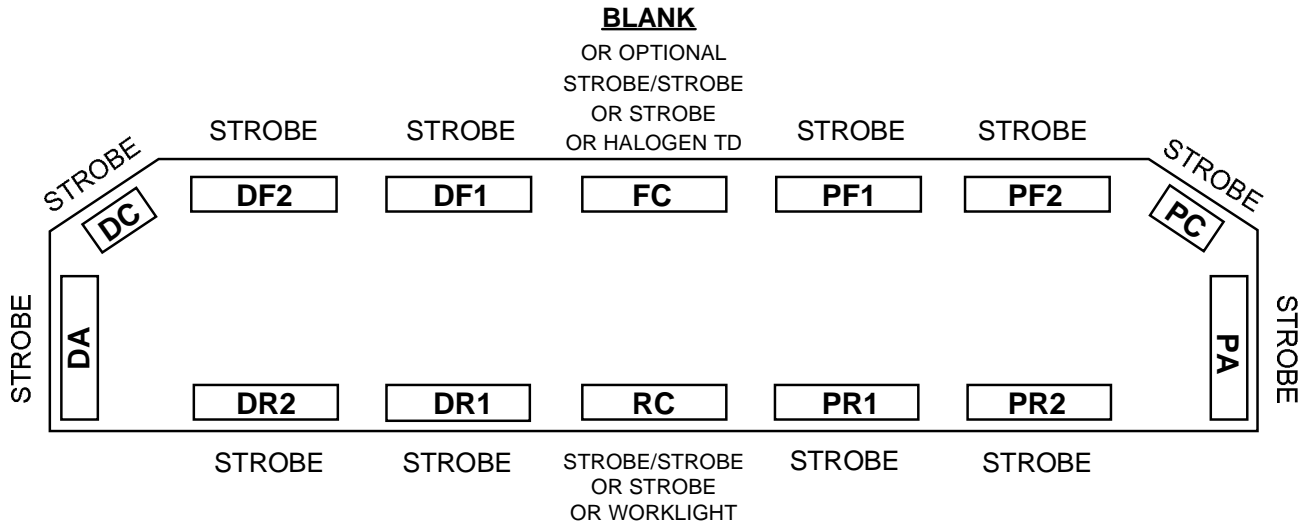

**NEOBE LIGHTING**  
**THE LOOK OF NEON**  
**WITH THE POWER OF STROBE**

**950N-4805**

**PROGRAMMABLE**  
**HELIOBE™ LIGHTBAR**

**LIGHTBAR OPTIONS**

- Alley Lights
- Stop/Turn/Tail in DR2/PR2
- RC location - Rear Work
  - or Rear Flasher
  - or DR1/PR1 Split Rear Work
  - or DR1/PR1 Split Rear Flasher
  - or DR1/PR1 Rear Flasher
- FC location - /930-PRE2-1C - Single Preemption Emitter
  - or Front Takedown
  - or Front Flasher
  - or Dual Front Takedown/Flasher
  - or DF1/PF1 Split Front Takedown
  - or DF1/PF1 Split Front Flasher
  - or Dual DF1/PF1 Split Takedown/Flasher

Flash Pattern Factory Setting  
 (See Appendix A)

Optional Setting (Appendix B)

- 0000
- 0001
- 0011
- 0026
- 0030
- 0032
- 0034
- 0107

Revision: 10-31-2006

**10 YEAR WARRANTY!**

This product is covered by TOMAR's standard warranty except the warranty period is extended to 10 years for the power supply.