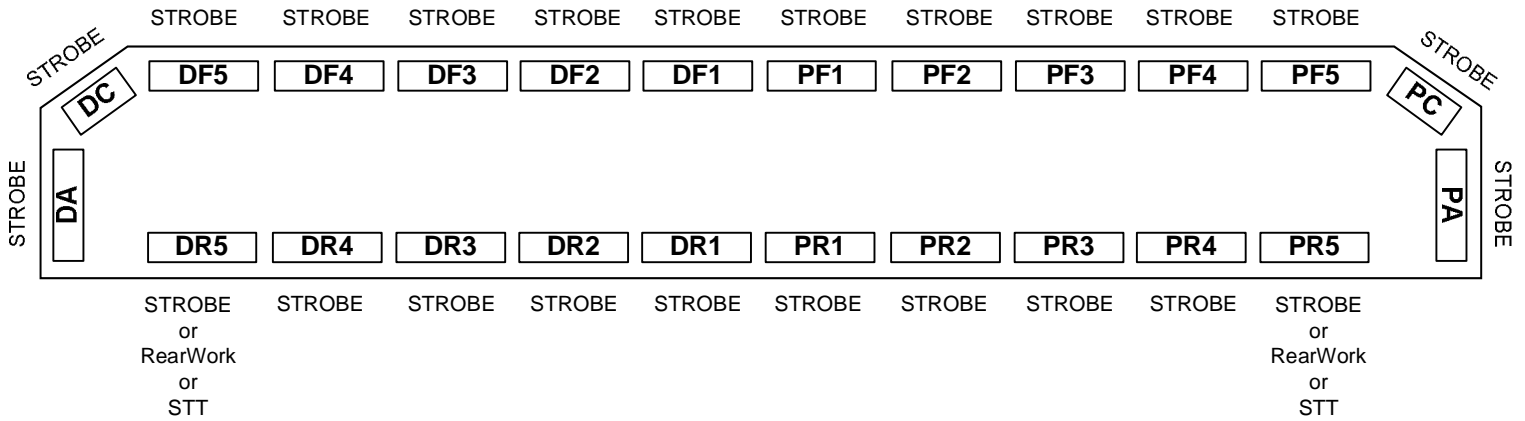

NEOBE LIGHTING
THE LOOK OF NEON
WITH THE POWER OF STROBE

950N-8810

PROGRAMMABLE
HELIOBE™ LIGHTBAR

LIGHTBAR OPTIONS

- Alley Lights or Alley Flasher
- Split Rear Work or Rear Flasher in DR1/PR1 location
or Rear Works in DR5/PR5 (excludes Takedown)
or Stop/Turn/Tail in DR5/PR5
- /930-PRE2-1C - Single Preemption Emitter in DF1
or Front Split Takedown in DF1/PF1
or Front Split Flasher in DF1/PF1

Flash Pattern Factory Setting
(See Appendix A)

Optional Setting (Appendix B)

- 0000
- 0039

Revision: 05-26-2006

10 YEAR WARRANTY!

This product is covered by TOMAR's standard warranty except the warranty period is extended to 10 years for the power supply.