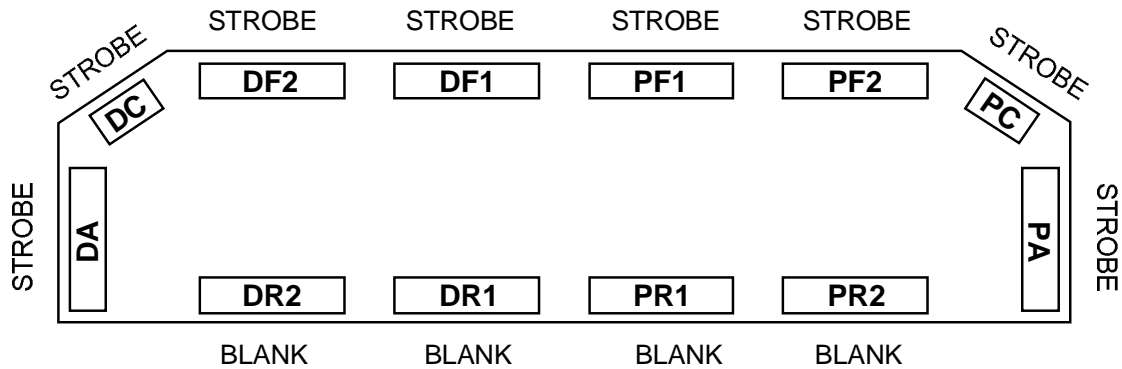

NEOBE LIGHTING
THE LOOK OF NEON
WITH THE POWER OF STROBE

950N1-4004

**PROGRAMMABLE
HELIOBE™ LIGHTBAR**

STANDARD FEATURE - CONTROL CABLE

LIGHTBAR OPTIONS

- Bonded Power Cable (Removes Control Cable)
- 930-ENCAP-BLK Black End Caps
- 890-HP Upgrade

LIGHTBAR OPTIONS - (Only w/ Std Control Cable)

- Alley Lights
- DF1 - Single Preemption Emitter
- DF1/PF1 locations
 - Split Front Takedown
 - or Solid Front Flasher (w/ Relocate Strobes)
 - or Split Front Flasher