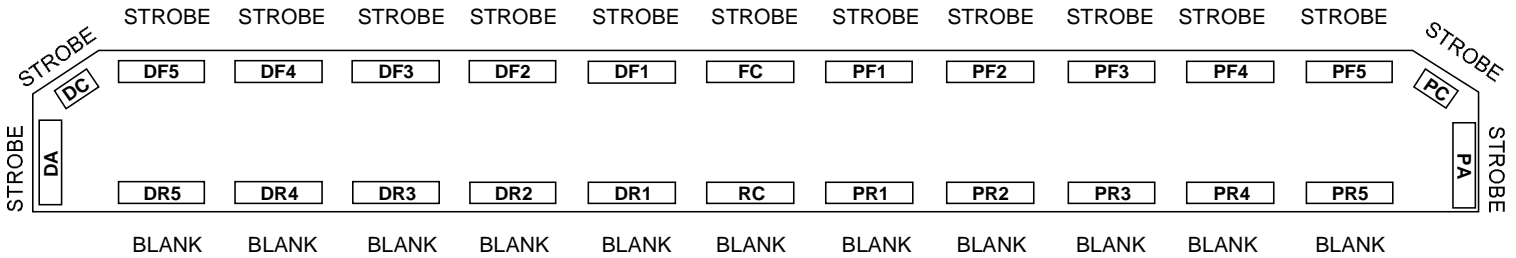

NEOBE LIGHTING
THE LOOK OF NEON
WITH THE POWER OF STROBE

950N1-9611

**PROGRAMMABLE
HELIOBE™ LIGHTBAR**

LIGHTBAR OPTIONS

- Alley Lights
- FC location - /930-PRE2-1C - Single Preemption Emitter
or Front Takedown
or Front Flasher

Revision: 11-15-2006

10 YEAR WARRANTY!

This product is covered by TOMAR's standard warranty except the warranty period is extended to 10 years for the power supply.

2100 WEST OBISPO AVE.
GILBERT, AZ 85233