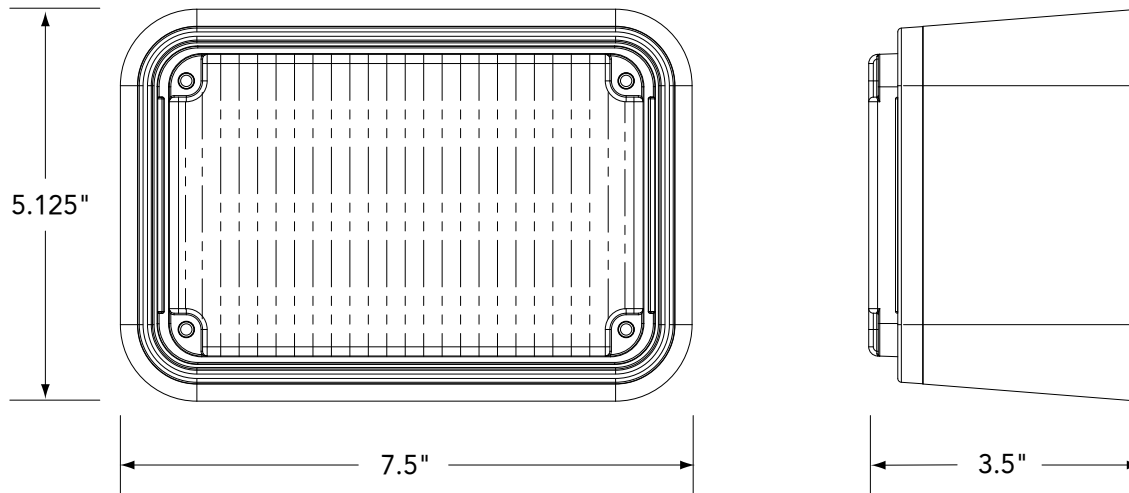

Self-contained Strobe Systems

4620N

20 Watt NEOBE® Lighthouse

The 4620 NEOBE® lighthouse features a RECT-46SWBWP lamp and 20 watt NEOBE® power supply built into its base and potted with polyurethane for weatherproof durability. Film energy storage capacitors provide long life and extreme low and high temperature operation. The 4620N is a cost effective way to incorporate NEOBE® lighting on vehicles without installing lamp cables. The 4620N housing is available in chrome coated ABS.

Model No.	Description
4620N-1228-A	20 watt NEOBE® head, amber lens
4620N-1228-B	20 watt NEOBE® head, blue lens
4620N-1228-C	20 watt NEOBE® head, clear lens
4620N-1228-G	20 watt NEOBE® head, green lens
4620N-1228-R	20 watt NEOBE® head, red lens