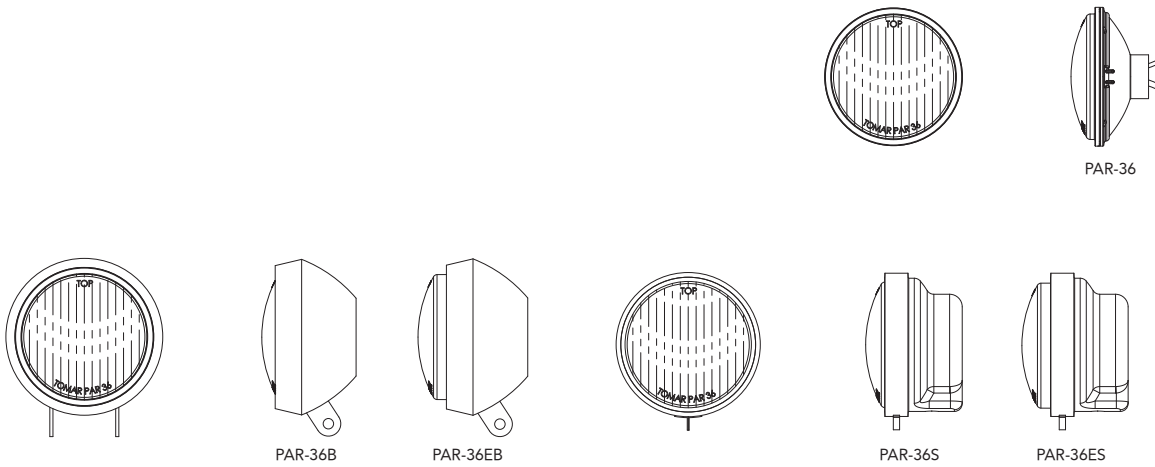

PAR-36
Strobe

PAR-36E
Extended Strobe lens

PAR-36EH
Extended Halogen lens

PAR-36H
Halogen

PAR-36 SERIES

4" Round Lightheads

The PAR-36, and PAR-36E remote strobe heads are designed to be used with TOMAR's strobe or NEOBE® power supplies and feature a sealed beam strobe lamp with a Lexan® lens. The PAR-36E EXTENDED LENS strobeheads feature TOMAR's SIDE OPTICS™ that create a wide beam spread pattern of light, visible from the front and both sides. The PAR-36, and PAR-36E are available with an optional black rubber or stainless steel shells. The halogen versions feature a removable 27 Watt #890 halogen lamp and optional waterproof connectors.

PAR-36, SERIES LIGHTHEADS

Specifications

Item	Description
Mounting	Meets the mounting size requirements of SAE J760a
Lens Size	4" diameter (model PAR-36)
890 Halogen Lamp Specifications	Volts: 12.8 Amps: $2.1 \pm 10\%$ Life: @ 12.8V : 300 hours Candlepower: 43MSCP

Available Options

Model No.	Description
890-CONN	Watertight connector for halogen lamp (model PAR-36)
890	27 watt, 12VDC halogen lamp (model PAR-36)
930DM-FLASHER	Flashes 1 to 4 890's, 12VDC, solid state (model PAR-36)
PAR-36-SS	PAR-36 stainless steel shell (model PAR-36)
UBKT	Universal stainless steel bracket for PAR-36S or ES lightheads (model PAR-36)
PAR-36B-S	PAR-36 black rubber shell (model PAR-36)
15C	15' cable (model PAR-36)