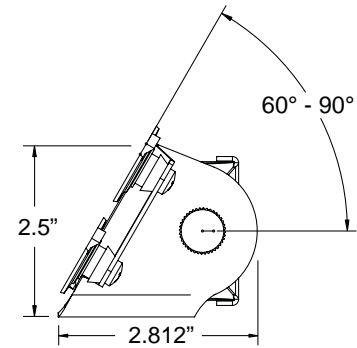

Vertical Windshield Mount bracket

200S-BRW-2

Ordering Information

Available clear lens LED colors are amber, blue, red, green and white. Please specify high power, standard power, low current modules and LED color/s when ordering. Standard features - flash pattern selector switch and cigar plug with on/off switch.

Model No.	Description
200S-BRSW-2	Lightstick with switch
200S-BRW-2	Lightstick with switch and windshield SCP
200S-BRWV-2	Lightstick with switch and vertical windshield SCP
200S-UM-2	Lightstick with switch and universal mount
200S-UMV-2	Lightstick with switch and vertical universal mount

Select optional cable feature

/SWITCH-6FT	6 foot power cable (no cigar plug)
/SWITCH-12FT	12 foot power cable (no cigar plug)

Hardware only

Model No.	Description
200S-2-SC4	Windshield mount bracket for 200S-2 (rail mount only)
200S-2-SC4V	Vertical windshield mount bracket for 200S-2 (rail mount only)

RECT25-W

Ordering Information

Please specify lens colors and model number when ordering. Available in clear lens with colored LEDs in are amber, blue, red, green and white. Colored lenses available in amber, blue and red. Standard features - flash pattern selector switch and cigar plug with on/off switch.

Model No.	Description	Clear Lens - LED-A,B,G,R,W
RECT25-SW-HP	12-LED with switch	
RECT25-W-HP	12-LED with switch and windshield SCP	
RECT25-WV-HP	12-LED with switch and vertical windshield SCP	
RECT25-UM-HP	12-LED with switch, universal mount SCP & 12' cable	
RECT25-UMV-HP	12-LED with switch, vertical universal mount SCP & 12' cable	
RECT25-SW-SD	9-LED with switch	
RECT25-W-SD	9-LED with switch and windshield SCP	
RECT25-WV-SD	9-LED with switch and vertical windshield SCP	
RECT25-UM-SD	9-LED with switch, universal mount SCP & 12' cable	
RECT25-UM-SD	9-LED with switch, vertical universal mount SCP & 12' cable	

Model No.	Description	Clear Lens - LED-A,B,G,R,W
RECT25-SW-LC	6-LED with switch	
RECT25-W-LC	6-LED with switch and windshield SCP	
RECT25-WV-LC	6-LED with switch and vertical windshield SCP	
RECT25-UM-LC	6-LED with switch, universal mount SCP & 12' cable	
RECT25-UMV-LC	6-LED with switch, vertical universal mount SCP & 12' cable