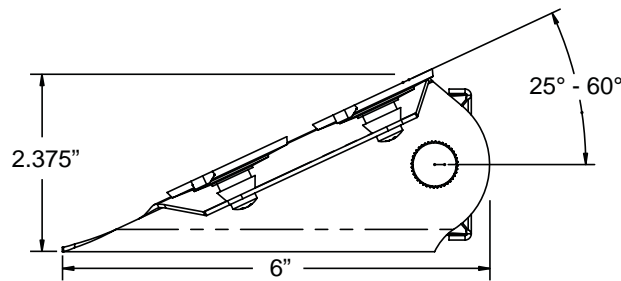

200S-BRW-2 & RECT25-W WINDSHIELD MOUNTED UNITS

Windshield Mount bracket