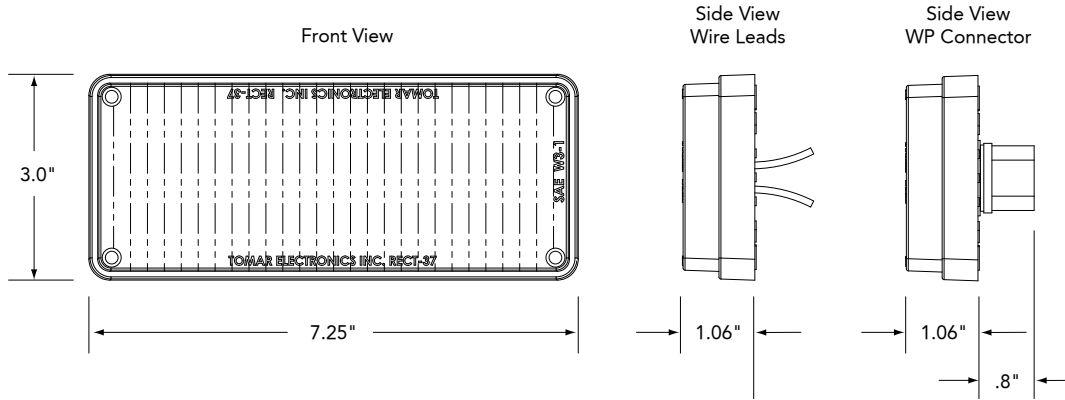

RECT-37L SERIES LIGHTHEADS

RECT-37L Lamp Configurations and Available Colors

WP Connector	Wire Leads	Color
CL	CLW	A B G R
CLL	CLLW	AA BB GG RR
CLLV	CLLVW	AA BB GG RR
L	LW	A B G R W
LL	LLW	AA AB AR AW BB BW GG RB RR RW WW
LLV	LLVW	AA AB AR AW BB BW GG RB RR RW WW

Ordering Example

RECT — 37 — LLV — RR

37 – 3" x 7" rectangular lamp

See available colors above

L	Clear lens, single LED color, single flashing	CL	Color lens, single LED color, single flashing
LL	Clear lens, single or dual LED color, dual flashing (left/right)	CLL	Color lens, single LED color, dual flashing (left/right)
LLV	Clear lens, single or dual LED color, dual flashing (top/bottom)	CLLV	Color lens, single LED color, dual flashing (top/bottom)
LW	Clear lens, single LED color, single flashing	CLW	Color lens, single LED color, single flashing
LLW	Clear lens, single or dual LED color, dual flashing (left/right)	CLLW	Color lens, single LED color, dual flashing (left/right)
LLVW	Clear lens, single or dual LED color, dual flashing (top/bottom)	CLLVW	Color lens, single LED color, dual flashing (top/bottom)

Specifications

Item	Description
Voltage	10 thru 30VDC
Current Draw	0.9A @ 12VDC 0.45A @ 28VDC
Warranty	Extended 5 year warranty

See page C32-C33 for a complete list of available mounting accessories.