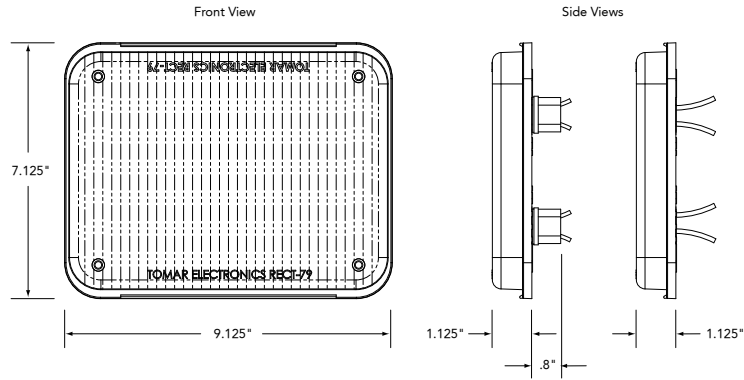

RECT-79L SERIES LIGHTHEADS

RECT-79L Lamp Configurations and Available Colors

WP Connector	Wire Leads	Color										
CL	CLV	A	B	G	R							
CLL	CLLW	AA	BB	GG	RR							
CLLV	CLLWV	AA	BB	GG	RR							
L	LW	A	B	G	R	W						
LL	LLW	AA	AB	AR	AW	BB	BW	GG	RB	RR	RW	WW
LLV	LLWV	AA	AB	AR	AW	BB	BW	GG	RB	RR	RW	WW

Ordering Example

RECT - 79 - LLV - RR

79 - 7" x 9" rectangular lamp

See available colors above

L	Clear lens, single LED color, single flashing	CL	Color lens, single LED color, single flashing
LL	Clear lens, single or dual LED color, dual flashing (left/right)	CLL	Color lens, single LED color, dual flashing (left/right)
LLV	Clear lens, single or dual LED color, dual flashing (top/bottom)	CLLV	Color lens, single LED color, dual flashing (top/bottom)
LW	Clear lens, single LED color, single flashing	CLW	Color lens, single LED color, single flashing
LLW	Clear lens, single or dual LED color, dual flashing (left/right)	CLLW	Color lens, single LED color, dual flashing (left/right)
LLWV	Clear lens, single or dual LED color, dual flashing (top/bottom)	CLLWV	Color lens, single LED color, dual flashing (top/bottom)

Specifications

Item	Description
Voltage	10 thru 30VDC
Current Draw	1.8A @ 12VDC 0.9A @ 28VDC
Warranty	Extended 5 year warranty

See page C32-C33 for a complete list of available mounting accessories.