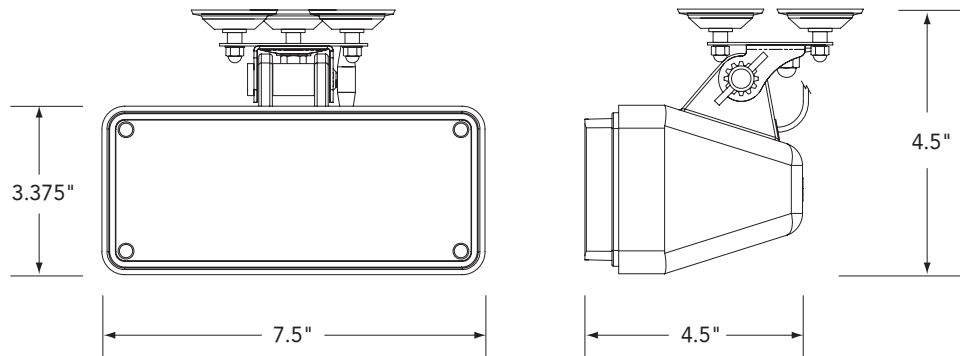

T-LED PROGRAMMABLE LED LIGHT

Ordering Information

Please specify lens colors and model number when ordering. Available colors are Amber, Blue, Clear, Green, Red or any split-color combination.

Model No.	Description
TLED-D-LL	Dash warning light, clear lens, left/right flash
TLED-D-LLV	Dash warning light, clear lens, top/bottom flash
TLED-D-CLL	Dash warning light, colored lens, left/right flash
TLED-D-CLLV	Dash warning light, colored lens, top/bottom flash
TLED-V-LL	Visor warning light, clear lens, left/right flash
TLED-V-LLV	Visor warning light, clear lens, top/bottom flash
TLED-V-CLL	Visor warning light, colored lens, left/right flash
TLED-V-CLLV	Visor warning light, colored lens, top/bottom flash
TLED-W-LL	Deck warning light, clear lens, left/right flash
TLED-W-LLV	Deck warning light, clear lens, top/bottom flash
TLED-W-CLL	Deck warning light, colored lens, left/right flash
TLED-W-CLLV	Deck warning light, colored lens, top/bottom flash

Specifications

Item	Description
Voltage	12 thru 28VDC
Current Draw	0.9A – 0.45A (steady burn) 0.4A – 0.2A (flashing)
Size	7.5" wide x 3.375" high x 4.5" deep (190.5mm x 85.7mm x 114.3mm)
Weight	1.4 lbs. (0.625kg)
Light Output	Meets SAE J845 specifications

Replacement Parts

Model No.	Description
PL37-SC	Suction cup
PL37-SC3	Tri-suction cup
PL37-SHIELD	Shields operator from flashing lamp