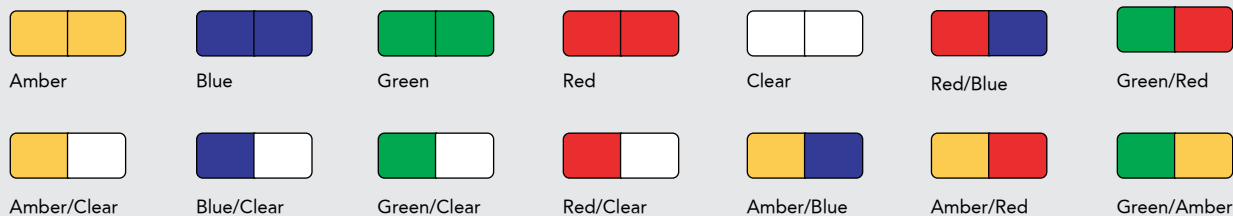

### Available Lens Colors:

### Ordering Information

Please specify lens colors and model number when ordering.

Model No.	Description
RECT-37S	Strobe, 3" x 7" rectangular lamp
RECT-37SS	Dual Strobe, 3" x 7" rectangular lamp
RECT-37HS	Halogen/Strobe combination, 3" x 7" rectangular lamp
RECT-37HWB	Halogen, wide Beam, 3" x 7" rectangular lamp
RECT-37HNB	Halogen, narrow Beam, 3" x 7" rectangular lamp