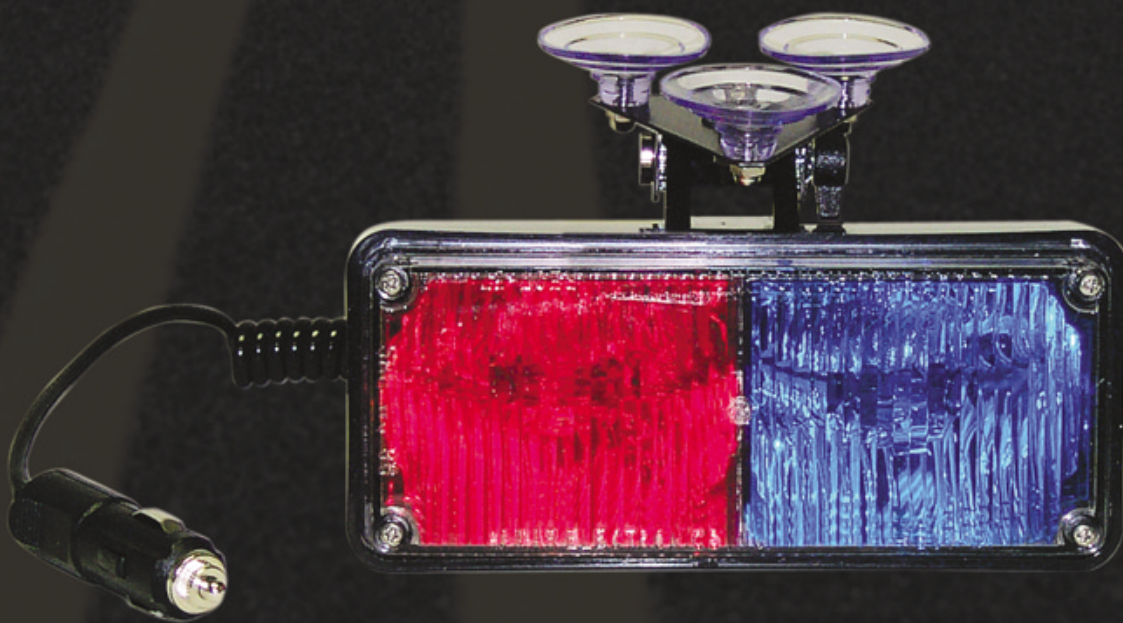

# UNDERCOVER POLICE LIGHT

*the element of surprise*

TOMAR has designed the ideal POLICE LIGHT™  
for undercover vehicles.  
It mounts easily to the window beneath the rear view mirror,  
making it difficult to be seen from the outside. But when the  
power is turned on, no one will have  
trouble seeing this light due to its exclusive  
NEOBE® technology, which gives the light the  
look of neon with the power of strobe.

# TOMAR ELECTRONICS, INC.

This fully self-contained unit features NEOBE® technology. Offering ease of installation through tri-suction cup mounting and a 9' cord and cigar plug. Available in single strobe, dual strobe, strobe with flashing halogen, and strobe with steady burn halogen, flashing halogen or steady burn halogen.

### FEATURES

- Ideal for undercover vehicles.
- Mounts easily to the windshield under the rear view mirror, making it difficult to be seen from the outside.
- NEOBE® technology—it's the brightest strobe light around!
- Fully self-contained unit with a 3" x 7" rectangular lamp.
- Each lamp flashes 60 flashes per minute.
- Available in single strobe, dual strobe, strobe with flashing halogen, strobe with steady burn halogen, flashing halogen or steady burn halogen.
- The PL37S and PL37SS lights come standard with an on/off switch as well as a 15' power cord and a cigar plug with an LED power indicator.
- The PL37HS, PL37SBHS, PL37H and PL37SBH lights come standard with an on/off switch as well as a 10' power cord and a cigar plug.
- Super strong tri-suction cup mount holds the light securely in place.

#### Description

Single Strobe  
Dual Strobe  
Flashing Halogen and Strobe  
Steady Burn Halogen and Strobe  
Halogen, Alternating  
Steady Burn Halogen

\*PL lights are available in amber, blue, clear, green, red, and any split color combination.