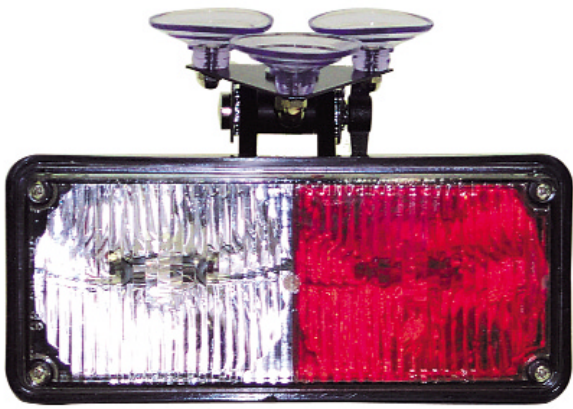

# UNDERCOVER POLICE LIGHT

*the element of surprise*

TOMAR has designed the ideal POLICE LIGHT™  
for undercover vehicles.  
It mounts easily to the window beneath the rear view mirror,  
making it difficult to be seen from the outside. But when the  
power is turned on, no one will have  
trouble seeing this light due to its exclusive  
NEOBE® technology, which gives the light the  
look of neon with the power of strobe.

# TOMAR ELECTRONICS, INC.

This fully self-contained unit features NEOBE® technology. Offering ease of installation through tri-suction cup mounting and a 9' cord and cigar plug. Available in single strobe, dual strobe, strobe with flashing halogen, and strobe with steady burn halogen, flashing halogen or steady burn halogen.

## Halogen and Strobe Operations

*The Look of Neon with the Power of Strobe*

### FEATURES

- Ideal for undercover vehicles.
- Mounts easily to the windshield under the rear view mirror, making it difficult to be seen from the outside.
- NEOBE® technology—it's the brightest strobe light around!
- Fully self-contained unit with a 3" x 7" rectangular lamp.
- Each lamp flashes 60 flashes per minute.
- Available in single strobe, dual strobe, strobe with flashing halogen, strobe with steady burn halogen, flashing halogen or steady burn halogen.
- The PL37S and PL37SS lights come standard with an on/off switch as well as a 15' power cord and a cigar plug with an LED power indicator.
- The PL37HS, PL37SBHS, PL37H and PL37SBH lights come standard with an on/off switch as well as a 10' power cord and a cigar plug.
- Super strong tri-suction cup mount holds the light securely in place.