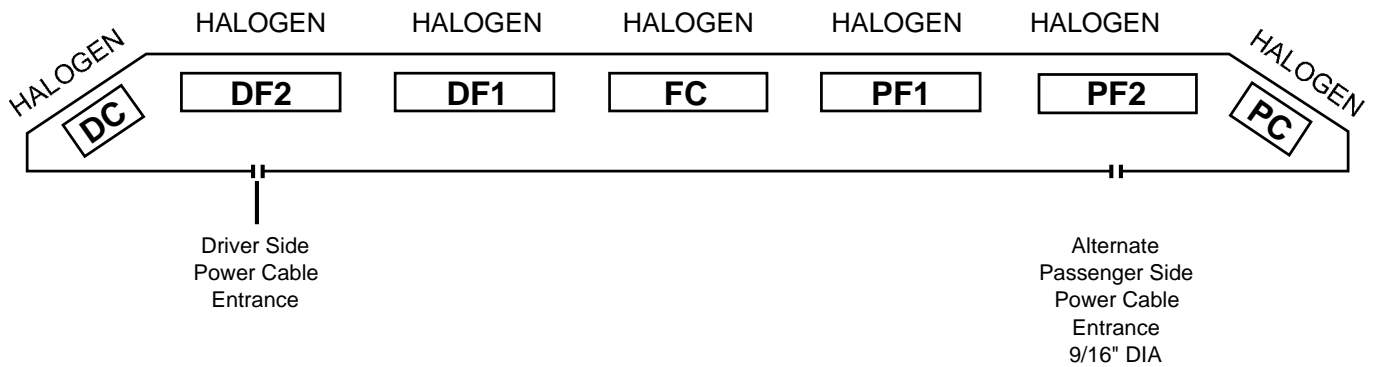

**HALOGEN LIGHTING**

**465H-4805**

**HALOGEN HALFBAR**

**LIGHTBAR OPTIONS**

- /465-PMK-Permanent Mount Kit
- 890-HP Halogen Lamp Upgrade

**WIRE ACTIVATION & FLASH PATTERN**

- RED + VDC POWER
- BLACK GROUND
- ORG RIGHT ARROW - TRAFFIC DIRECTION
- BLUE CENTER OUT - TRAFFIC DIRECTION
- WHT/BLK LEFT ARROW - TRAFFIC DIRECTION
- ORG+BLU+W/B WARNING MODE - ALL ON / ALL OFF
- GREEN PROVIDES + VDC FOR SWITCH

Revision: 02-15-2006

**10 YEAR WARRANTY!**

This product is covered by TOMAR's standard warranty except the warranty period is extended to 10 years for the power supply.

2100 WEST OBISPO AVE.  
GILBERT, AZ 85233