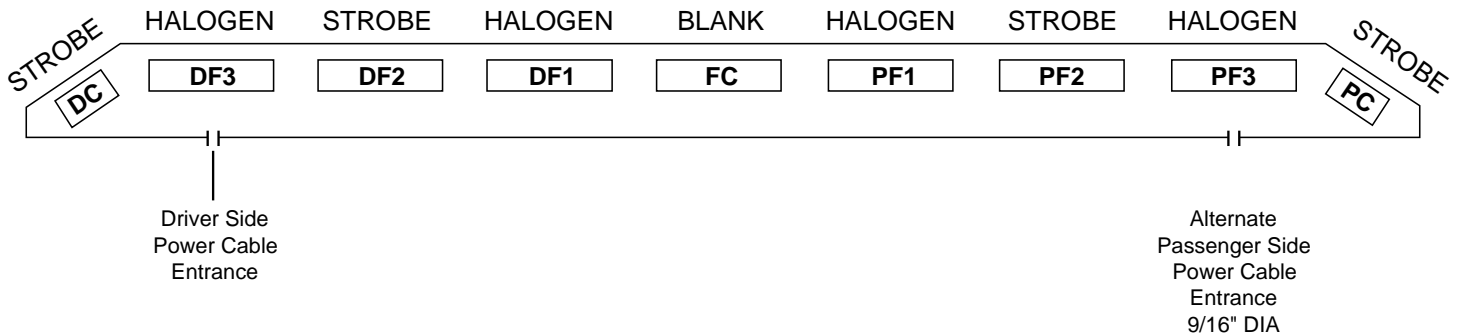

**NEOBE LIGHTING**  
THE LOOK OF NEON  
WITH THE POWER OF STROBE

**465NH-6407-0079**

**HELIOBE™ HALFBAR**  
WITH  
SYNCHRONIZED  
NEOBE AND HALOGEN LAMPS

FRONT

LIGHTBAR OPTIONS

- Takedown Light in FC Only
- /465-PMK-Permanent Mount Kit

NOTES:

1. The 465 is furnished with wall mount hardware.
2. The standard entrance location for the power cable is on the left hand side of the lightbar (facing the rear). A 9/16" DIA. opening is provided on the right hand side for customer re-routing of the power cable.