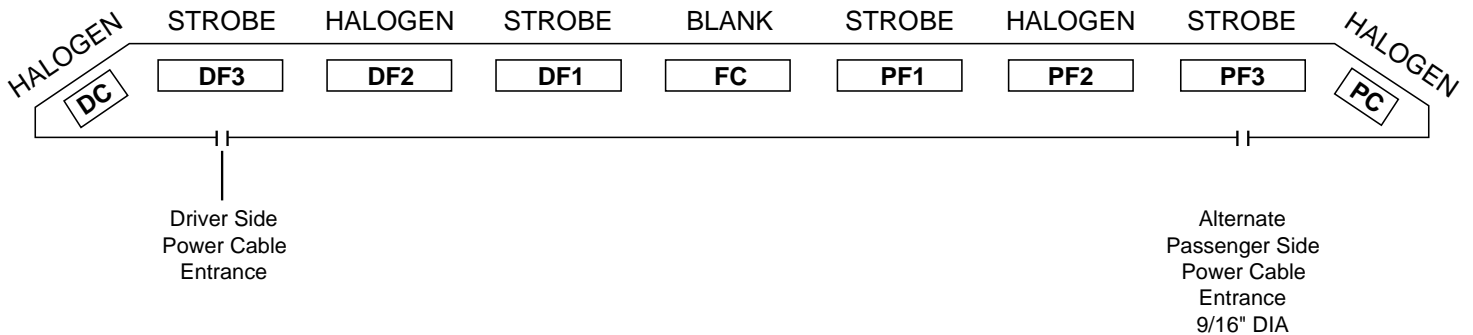

**NEOBE LIGHTING**  
**THE LOOK OF NEON**  
**WITH THE POWER OF STROBE**

**465NH-6407**

**HELIOBE™ HALFBAR**  
**WITH**  
**SYNCHRONIZED**  
**NEOBE AND HALOGEN LAMPS**

FRONT

**LIGHTBAR OPTIONS**

- Takedown Light in FC Only
- /465-PMK-Permanent Mount Kit

**NOTES:**

1. The 465 is furnished with wall mount hardware.
2. The standard entrance location for the power cable is on the left hand side of the lightbar (facing the rear). A 9/16" DIA. opening is provided on the right hand side for customer re-routing of the power cable.