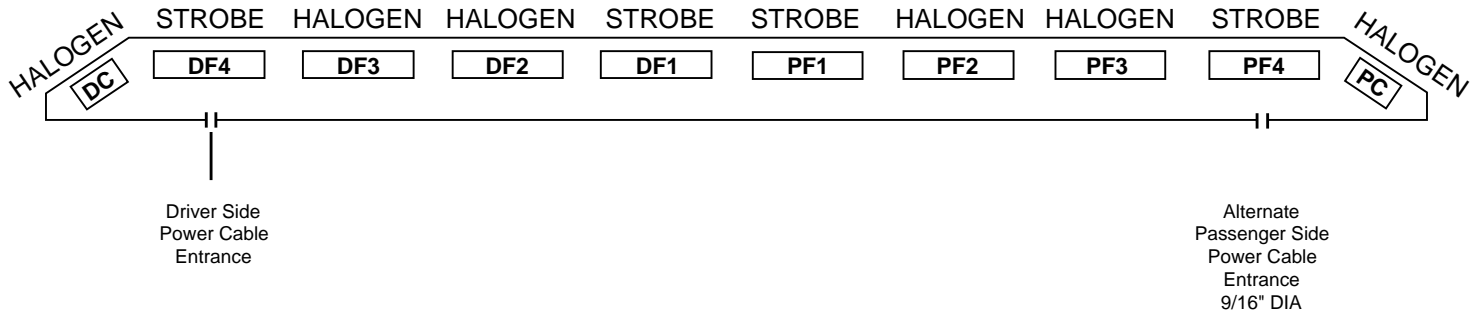

**NEOBE LIGHTING**  
THE LOOK OF NEON  
WITH THE POWER OF STROBE

**465NH-7208-0089 HELIOBE™ HALFBAR**

FRONT

#### LIGHTBAR OPTIONS

- /465-PMK-Permanent Mount Kit
- ICC Marker Lights - Select One of the Following:
  - 2 Outboard Amber ICC
  - 2 Outboard Red ICC
  - 3 Centered Amber ICC
  - 3 Centered Red ICC
  - 5 Amber ICC - 2 Outboard, 3 Centered
  - 5 Red ICC - 2 Outboard, 3 Centered

#### NOTES:

1. The 465 is furnished with wall mount hardware.
2. The standard entrance location for the power cable is on the left hand side of the lightbar (facing the rear). A 9/16" DIA. opening is provided on the right hand side for customer re-routing of the power cable.