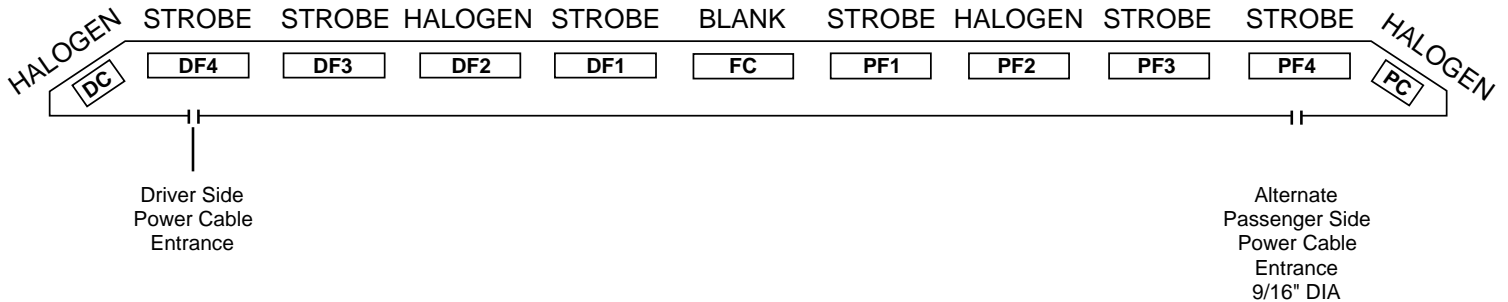

NEOBE LIGHTING
THE LOOK OF NEON
WITH THE POWER OF STROBE

465NH-8009

HELIOBE™ HALFBAR
WITH
SYNCHRONIZED
NEOBE AND HALOGEN LAMPS

FRONT

LIGHTBAR OPTIONS

- /465-PMK-Permanent Mount Kit
 - 2 Outboard Amber ICC
 - 2 Outboard Red ICC
 - 3 Centered Amber ICC
 - 3 Centered Red ICC
 - 5 Amber ICC - 2 Outboard, 3 Centered
 - 5 Red ICC - 2 Outboard, 3 Centered

LIGHTBAR OPTIONS - ONLY ONE ALLOWABLE in FC

- Takedown Light
- Front Flasher
- /930-PRE2-1C - Single Head Preemption Emitter (Coded PRE Optional)

NOTES:

1. The 465 is furnished with wall mount hardware.
2. The standard entrance location for the power cable is on the left hand side of the lightbar (facing the rear). A 9/16" DIA. opening is provided on the right hand side for customer re-routing of the power cable.