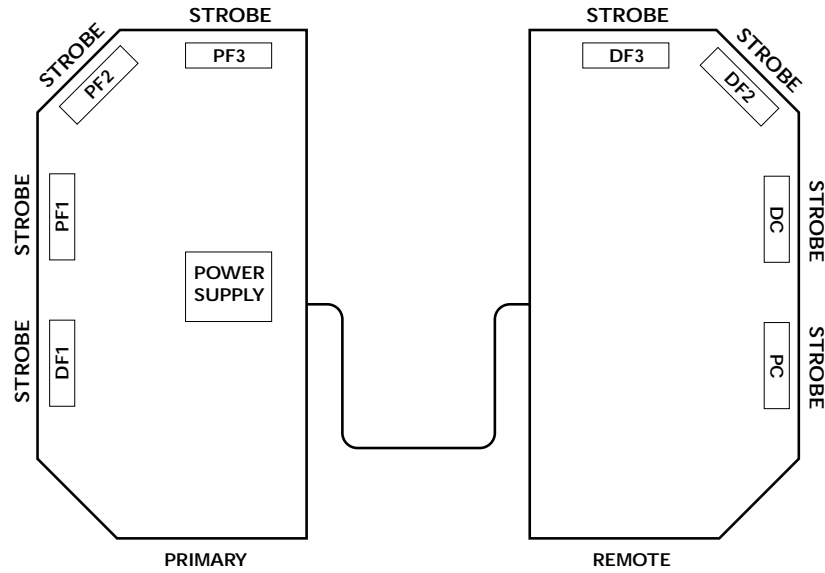

NEOBE LIGHTING
THE LOOK OF NEON
WITH THE POWER OF STROBE

930DN-2402

DUAL NEOBE®
HELIOBE™ LIGHTBAR

LIGHTBAR OPTIONS

NONE AVAILABLE

10 YEAR WARRANTY!

This product is covered by TOMAR's standard warranty except the warranty period is extended to 10 years for the power supply.