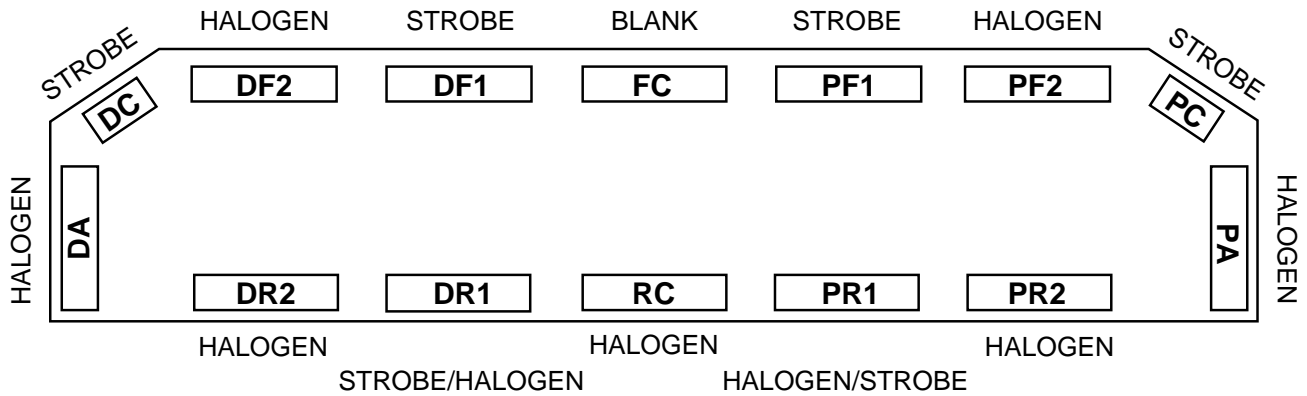

**NEOBE LIGHTING**  
THE LOOK OF NEON  
WITH THE POWER OF STROBE

**930NH-4805-0003**

**HELIOBE™ LIGHTBAR**  
WITH  
SYNCHRONIZED  
NEOBE AND HALOGEN LAMPS

LIGHTBAR OPTIONS

- Alley Lights
- 890-HP Halogen Upgrade

LIGHTBAR OPTIONS - ONLY ONE ALLOWABLE

- Takedown Light or Front Flasher
- /930-PRE2-1C - Single Head Preemption Emitter (Coded PRE Optional)

\*Standard Feature - Halogen Traffic Directional Pattern DR2, DR1, RC, PR1 & PR2