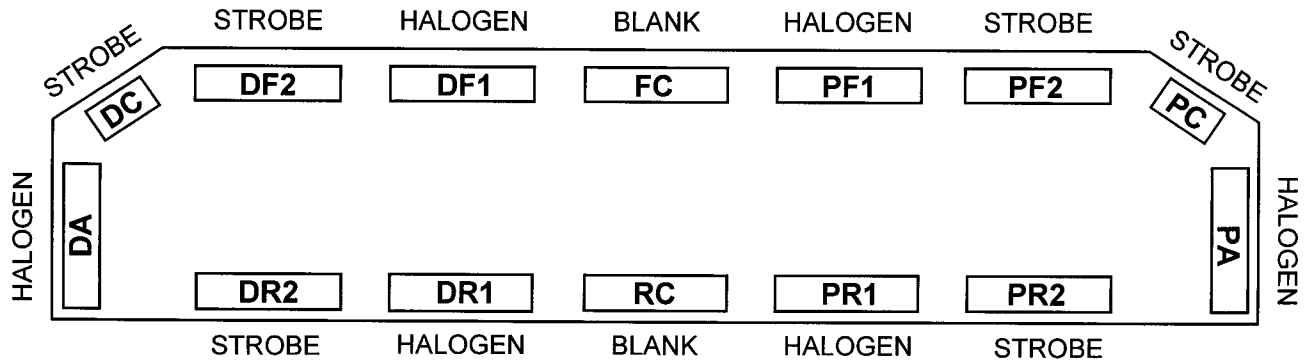

NEOBE LIGHTING
THE LOOK OF NEON
WITH THE POWER OF STROBE

930NH-4805-0004

HELIOBE™ LIGHTBAR
WITH
SYNCHRONIZED
NEOBE AND HALOGEN LAMPS

LIGHTBAR OPTIONS

- Alley Lights
- Rear Work Light or Independent Rear Flasher or Synchronized Rear Flasher
(See Flash Pattern Sheet)
- 890-HP Halogen Upgrade

LIGHTBAR OPTIONS - ONLY ONE COMBINATION ALLOWABLE

- Takedown Light or Front Flasher
- CA Steady Burn RED - Split Red Halogen/Strobe in DF1

or

- /930-PRE2-1C - Single Head Preemption Emitter (Coded PRE Optional)
- Split Takedown Light in DF1 & PF1