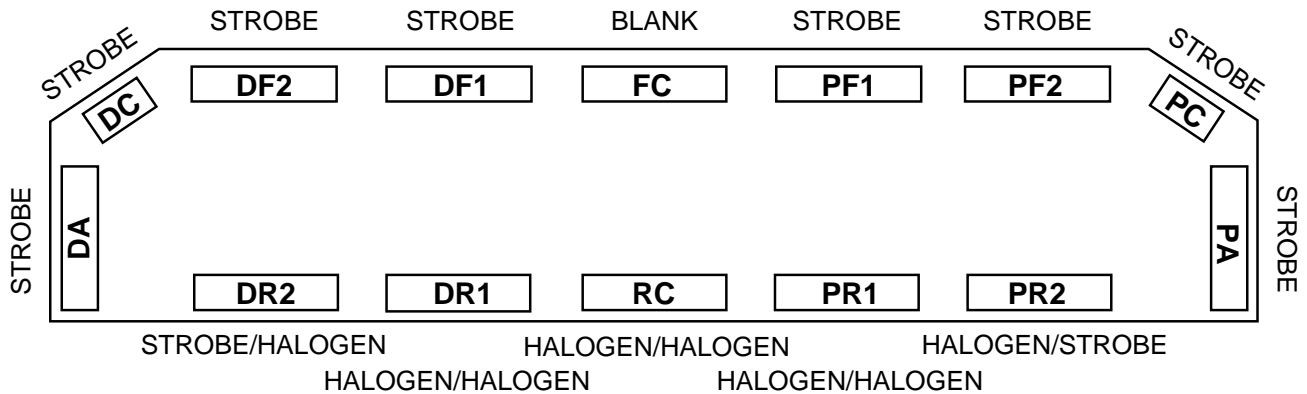

NEOBE LIGHTING
THE LOOK OF NEON
WITH THE POWER OF STROBE

930NH-4805-0017

HELIOBE™ LIGHTBAR
WITH
SYNCHRONIZED
NEOBE AND HALOGEN LAMPS

LIGHTBAR OPTIONS

- Alley Lights
- Preemption
- 890-HP Halogen Upgrade

LIGHTBAR OPTIONS - ONLY ONE COMBINATION ALLOWABLE

- Takedown Light and Front Flasher (Dual Mode) in FC
- OR
- Takedown Light or Front Flasher in FC
- CA Steady Burn RED - Split Red Halogen/Strobe in DF1
- OR
- /930-PRE2-1C - Single Head Preemption Emitter (Coded PRE Optional) in FC
- Split Takedown Light or Split Front Flasher in DF1 & PF1
- OR
- /930-PRE2-1C - Single Head Preemption Emitter (Coded PRE Optional) in FC
- CA Steady Burn RED - Split Red Halogen/Strobe in DF1

*Standard Feature - 8 Element Halogen Traffic Directional Pattern - DR2R, DR1, RC, PR1 & PR2L

10 YEAR WARRANTY!

This product is covered by TOMAR's standard warranty except the warranty period is extended to 10 years for the power supply.