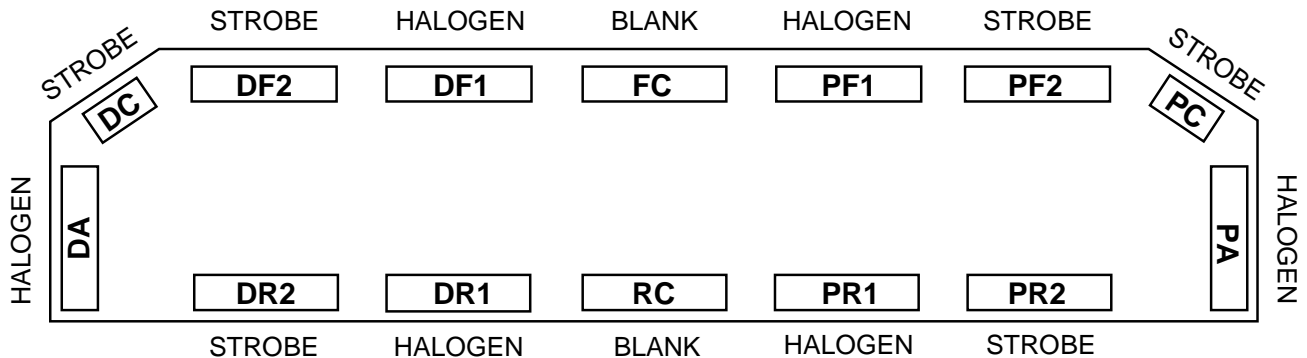

NEOBE LIGHTING
THE LOOK OF NEON
WITH THE POWER OF STROBE

930NH-4805-0019

HELIOBE™ LIGHTBAR
WITH
SYNCHRONIZED
NEOBE AND HALOGEN LAMPS

LIGHTBAR OPTIONS

- Alley Lights
- Rear Work Light or Rear Flasher
- 930-HSPLIT-18, Reference the Flash Pattern Sheet for Alternate Halogen Flash Pattern
- 890-HP Halogen Upgrade

LIGHTBAR OPTIONS - ONLY ONE OPTION OR COMBINATION ALLOWABLE

- Takedown Light and Front Flasher (Dual Mode) in FC
- OR
- Takedown Light or Front Flasher in FC
- Split Takedown in DF1 & PF1
- OR
- /930-PRE2-1C - Single Head Preemption Emitter (Coded PRE Optional) in FC
- Split Takedown Light or Split Front Flasher in DF1 & PF1
- OR
- 930-SS-R/B Aux FC Lamp - Dual Strobe in FC location
- Split Takedown Light or Split Front Flasher in DF1 & PF1
- OR
- 930 Speaker Assembly - using locations FC & RC