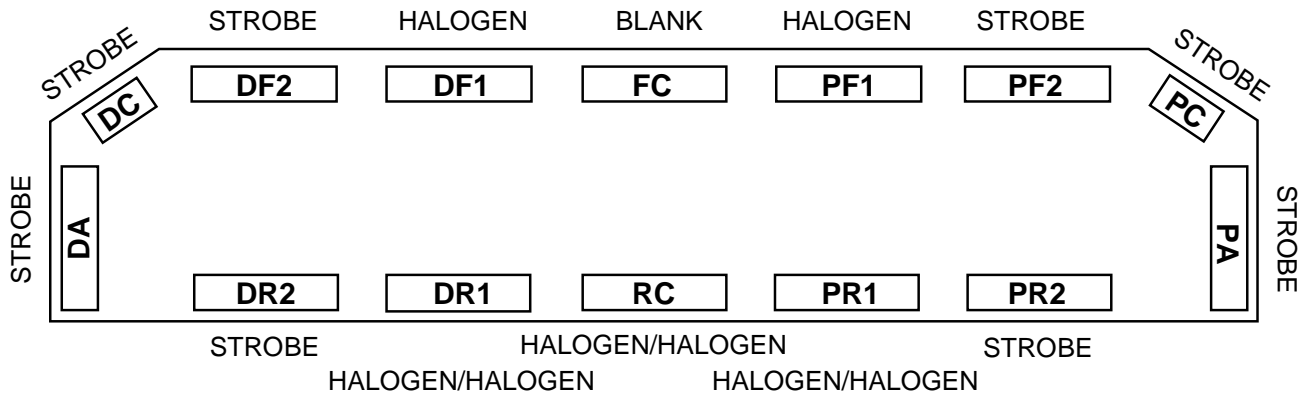

NEOBE LIGHTING
THE LOOK OF NEON
WITH THE POWER OF STROBE

930NH-4805-0024

HELIOBE™ LIGHTBAR
WITH
SYNCHRONIZED
NEOBE AND HALOGEN LAMPS

LIGHTBAR OPTIONS

- Alley Lights
- Takedown Lights
- 890HP Halogen Upgrade
- /930-PRE2-1C - Single Head Preemption Emitter in FC (Coded PRE Optional)

*Standard Feature - Halogen Traffic Directional Pattern DR1, RC & PR1

10 YEAR WARRANTY!

This product is covered by TOMAR's standard warranty except the warranty period is extended to 10 years for the power supply.