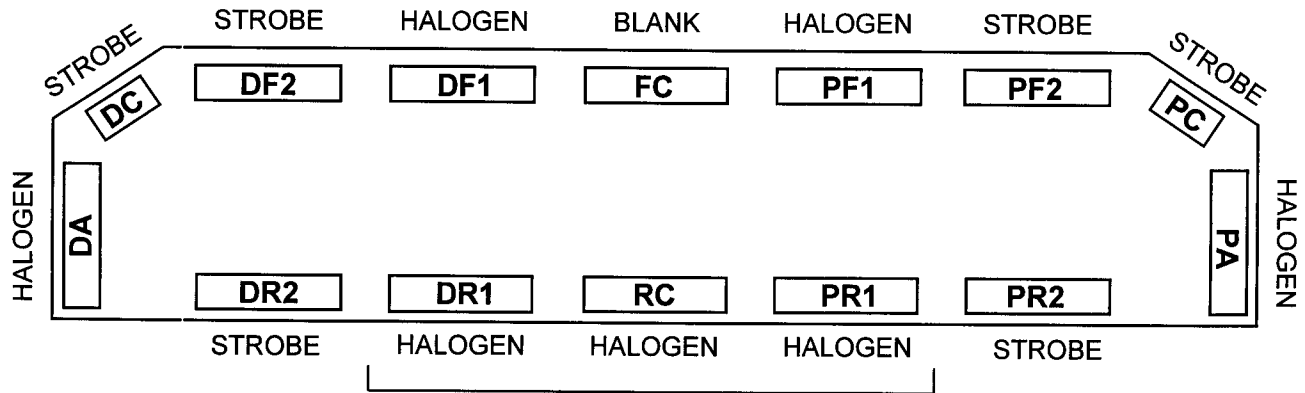

NEOBE LIGHTING
THE LOOK OF NEON
WITH THE POWER OF STROBE

930NH-4805-0048

HELIOBE™ LIGHTBAR
WITH
SYNCHRONIZED
NEOBE AND HALOGEN LAMPS

*DR1, RC & PR1
Customer Supplied Halogen Controller for Arrow Function

LIGHTBAR OPTIONS

- Alley Lights
- 930-ENCAP-BLK Black End Caps
- 2HS+400PS Strobe Option, 930-400AUX for Split Strobes in DF1 & PF1
- 890-HP Halogen Upgrade

LIGHTBAR OPTIONS - EXCLUSIVE

- /930-PRE2-1C - Single Head Preemption Emitter (Coded PRE Optional)
or
 - Takedown Light or Front Flasher in FC*
 - and or
 - Split Takedown Light or Split Front Flasher in DF1 & PF1*
- * Dual Mode - (Flasher-Steadyburn) may be applied to FC or Split DF1 & PF1