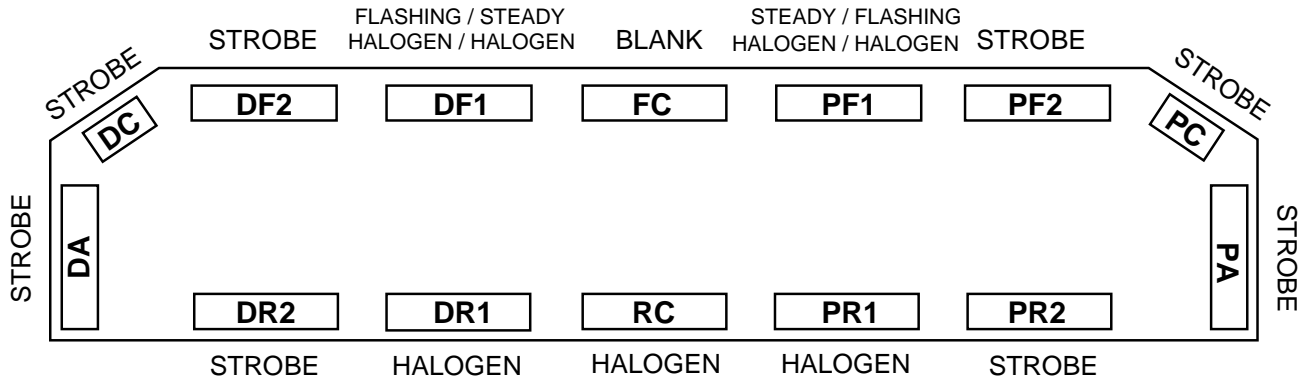

**NEOBE LIGHTING**  
THE LOOK OF NEON  
WITH THE POWER OF STROBE

**930NH-4805-0061**

**HELIOBE™ LIGHTBAR**  
WITH  
NEOBE AND HALOGEN LAMPS

LIGHTBAR OPTIONS

- Alley Lights
- Takedown Light or Front Flasher in FC
- Split Rear Work Light or Split Rear Flasher in DR2 & PR2
- 890HP Halogen Upgrade

\* DR1, RC, & PR1 - Control cable supplied for  
Customer Supplied Halogen Control

**10 YEAR WARRANTY!**

This product is covered by TOMAR's standard warranty except the warranty period is extended to 10 years for the power supply.