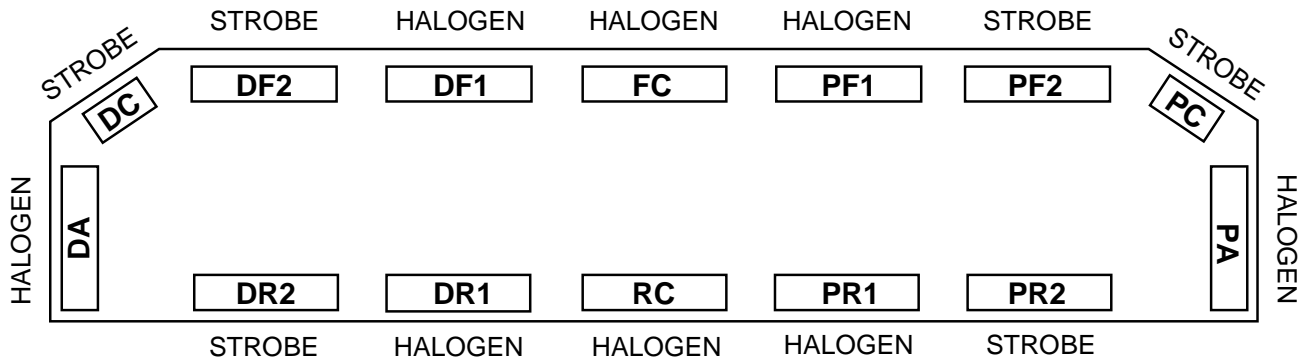

NEOBE LIGHTING
THE LOOK OF NEON
WITH THE POWER OF STROBE

930NH-4805-0070

HELIOBE™ LIGHTBAR
WITH
SYNCHRONIZED
NEOBE AND HALOGEN LAMPS

LIGHTBAR OPTIONS

- Alley Lights
- 890-HP Halogen Upgrade
- /930-PRE2-1C - Single Head Preemption Emitter (Coded PRE Optional) in FC

*Standard Split Takedown Light in DF1L & PF1R

10 YEAR WARRANTY!

This product is covered by TOMAR's standard warranty except the warranty period is extended to 10 years for the power supply.

2100 WEST OBISPO AVE.
GILBERT, AZ 85233