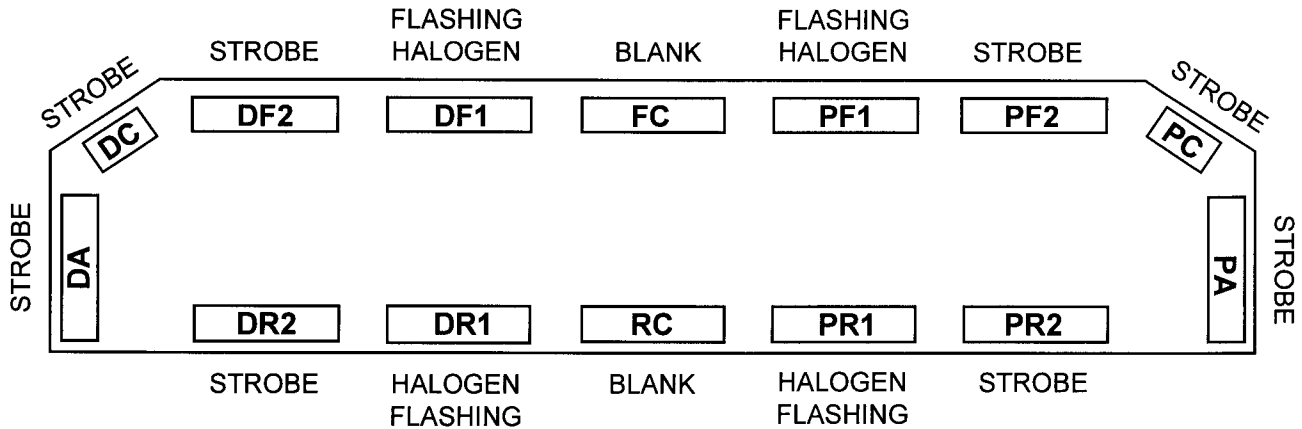

NEOBE LIGHTING
THE LOOK OF NEON
WITH THE POWER OF STROBE

930NH-4805-0095

HELIOBE™ LIGHTBAR
WITH
SYNCHRONIZED
NEOBE AND HALOGEN LAMPS

LIGHTBAR OPTIONS

- Alley Lights
- 890HP Halogen Upgrade
- 930-ENDCAP-BLK

LIGHTBAR OPTIONS - ONLY ONE ALLOWABLE in FC

- Takedown Light or Front Flasher in FC (Independent of Halogen Flash Pattern)
- Front Halogen Flasher (Synchronized - See Flash Pattern)
- 930-PRE2-1C - Single Head Preemption Emitter (Coded PRE Optional) in FC
- 930-SIREN Speaker Assembly using locations FC & RC