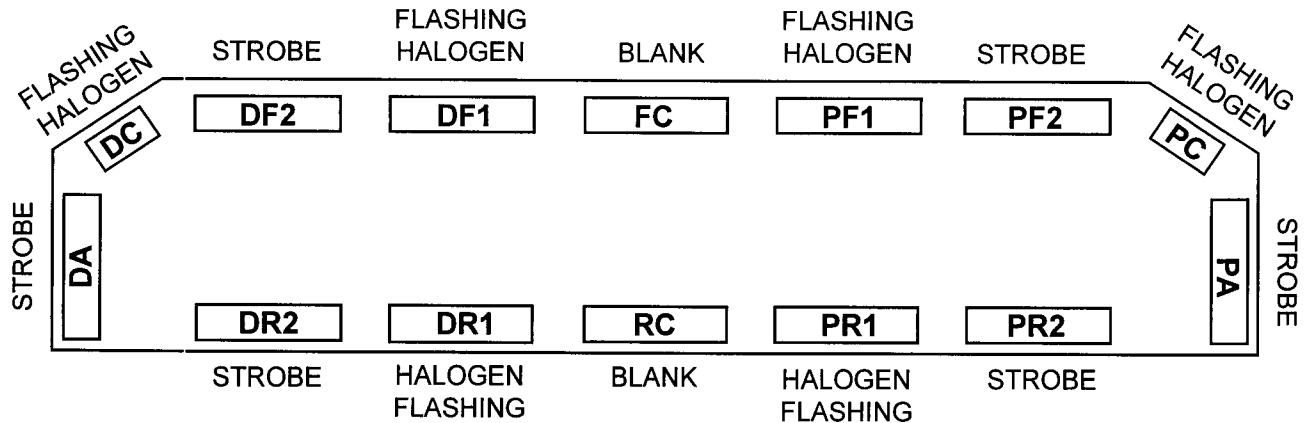

**NEOBE LIGHTING**  
**THE LOOK OF NEON**  
**WITH THE POWER OF STROBE**

**930NH-4805**

**HELIOBE™ LIGHTBAR**  
**WITH**  
**SYNCHRONIZED**  
**NEOBE AND HALOGEN LAMPS**

**LIGHTBAR OPTIONS**

- Alley Lights
- Rear Work Light or Rear Flasher\*  
( \* Not available w/ Speaker Assembly )
- 930-HSPLIT-18, Reference the Flash Pattern Sheet for Alternate Halogen Flash Pattern
- 890HP Halogen Upgrade
- BLACK930-ENCAP-BLK Black End Caps

**LIGHTBAR OPTIONS - ONLY ONE ALLOWABLE**

- 930-PRE2-1C - Single Head Preemption Emitter (Coded PRE Optional)
- Speaker Assembly - using locations FC & RC
- Takedown Light or Front Flasher
- Steadyburn DC & PC Corner Halogens - Single Wire Activation\*  
( \*Not available w/ PRE2-1C )