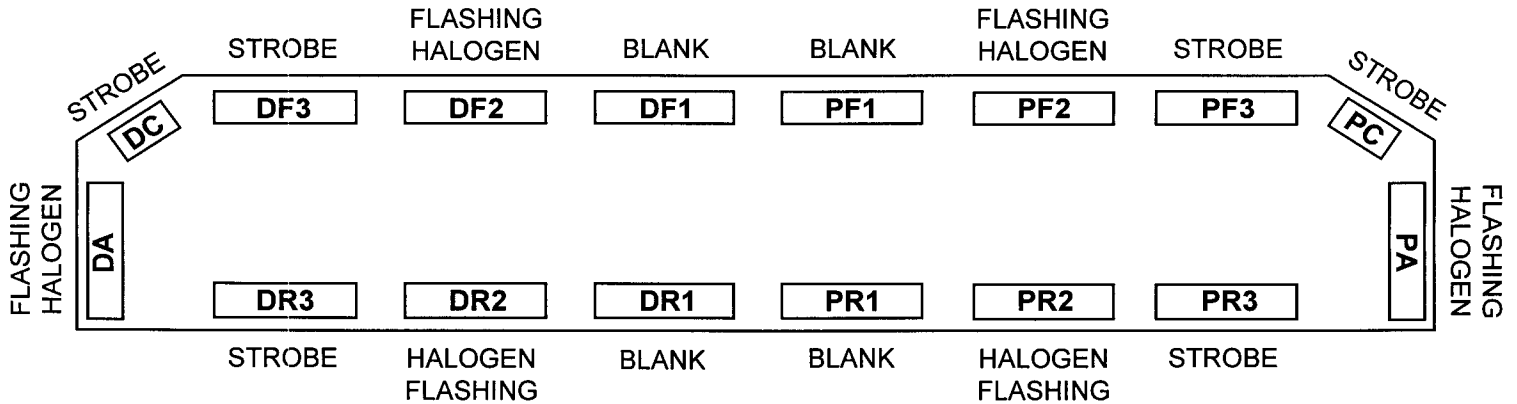

NEOBE LIGHTING
THE LOOK OF NEON
WITH THE POWER OF STROBE

930NH-5606-0060

HELIOBE™ LIGHTBAR
WITH
SYNCHRONIZED
NEOBE AND HALOGEN LAMPS

LIGHTBAR OPTIONS

- Rear Work Light in DR1
- Rear Work Light in PR1
- 930NH-HSPLIT-5606 - See Flash Pattern Sheet for alternate halogen flash pattern
- 890HP Halogen Upgrade

LIGHTBAR OPTIONS - Exclusive

- Takedown Light in DF1 and PF1
- OR
- Takedown Light in DF1 or PF1
- 930-PRE2-1C - Single Head Preemption Emitter in PF1 or DF1
 (available w/ Optional Coded Signal)
- OR
- 930AUX-782 - Strobes in DF1 and PF1